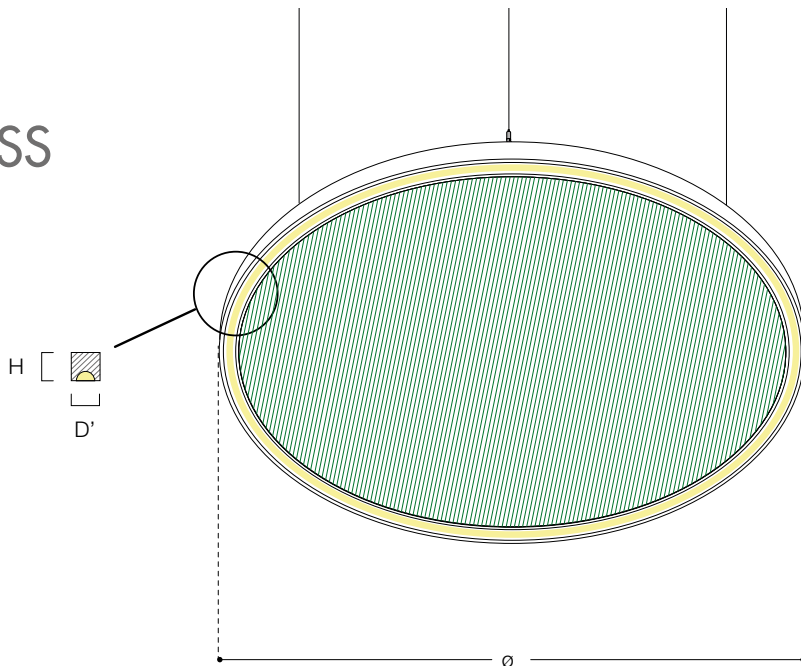

STABILIZED LICHEN

*No maintenance needed.
Keep away from direct sunlight.
Don't install in a room with humidity rate under 40%.*

FINISHING COLOURS

*White, Black
Colors - ON REQUEST*

AVAILABLE SIZES

Ø 600 / Ø 900 / Ø 1200

VECTOR ROUND MOSS

9836 OP

4000K | 8136 lm | 48 W

EMISSIONE LUMINOSA

Diretta - Simmetrica

DISPOSITIVO OTTICO

Diffusore in metacrilato opale

LIGHT EMISSION

Direct - Symmetric

OPTICAL DEVICE

Diffuser in opal methacrylate

K	mA	lm IN	W	Ø	H	D'
3000 / 4000		3597 / 3795	21	600		
3000 / 4000	350	5895 / 6201	33	900	65	73
3000 / 4000		7860 / 8268	44	1200		

COMPORRE IL CODICE PRODOTTO IN BASE ALLE VOSTRE ESIGENZE, SEGUENDO L'ORDINE INDICATO /
DIAL THE PRODUCT CODE ACCORDING TO YOUR NEEDS, FOLLOWING THE ORDER SHOWN