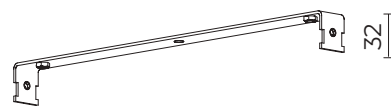

Sistema sospensione Trail a soffitto driver remoto

Trail ceiling suspension system remote driver

06TR987A0 - RAL9006

Staffe fissaggio Trail plafone driver remoto

Trail ceiling mounting brackets remote driver