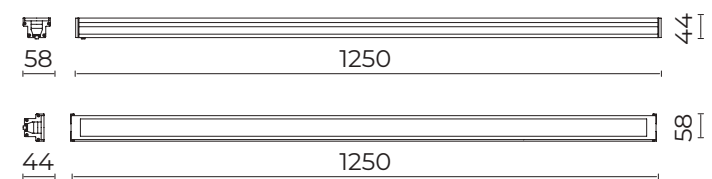

OTTICHE / OPTICS

U-D 80° / 100° Diffused Beam

S 75° / 95° Ultra-Wide Beam

AS α=13° 30° / 75° Asymmetric Beam

Trail

Incasso calpestabile / Walk over recessed

Trail

Incasso calpestabile / Walk over recessed