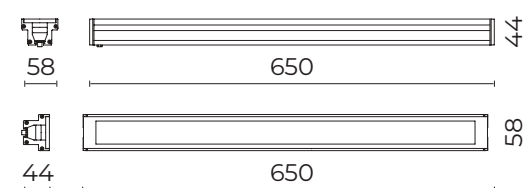

06GC902X0
B165 - Connettore 2 poli IP68
2-pole connector IP68

OTTICHE / OPTICS

U-D 80° / 100° Diffused Beam

S 75° / 95° Ultra-Wide Beam

AS α=13° 30° / 75° Asymmetric Beam

Trail

Incasso soffitto / Ceiling-recessed