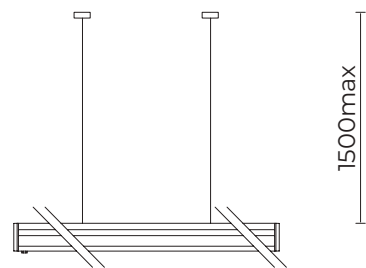

Trail

Soffitto / Ceiling-mounted

ACCESSORI / ACCESSORIES

06TR986A0

Sistema sospensione Trail a soffitto driver remoto

Trail ceiling suspension system remote driver