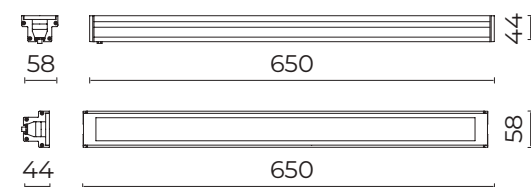

Trail

Incasso parete / Wall-recessed