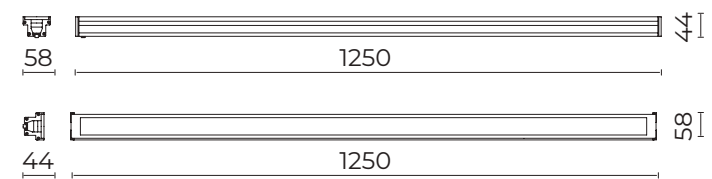

Trail

Incasso parete / Wall-recessed