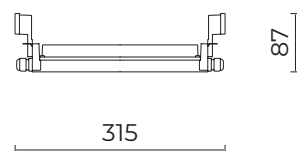

06OT988A0

Box cablato Trail per attacco a parete o a soffitto

IP65 CL II / Wired box Trail for wall or ceiling attachment IP65 CL II