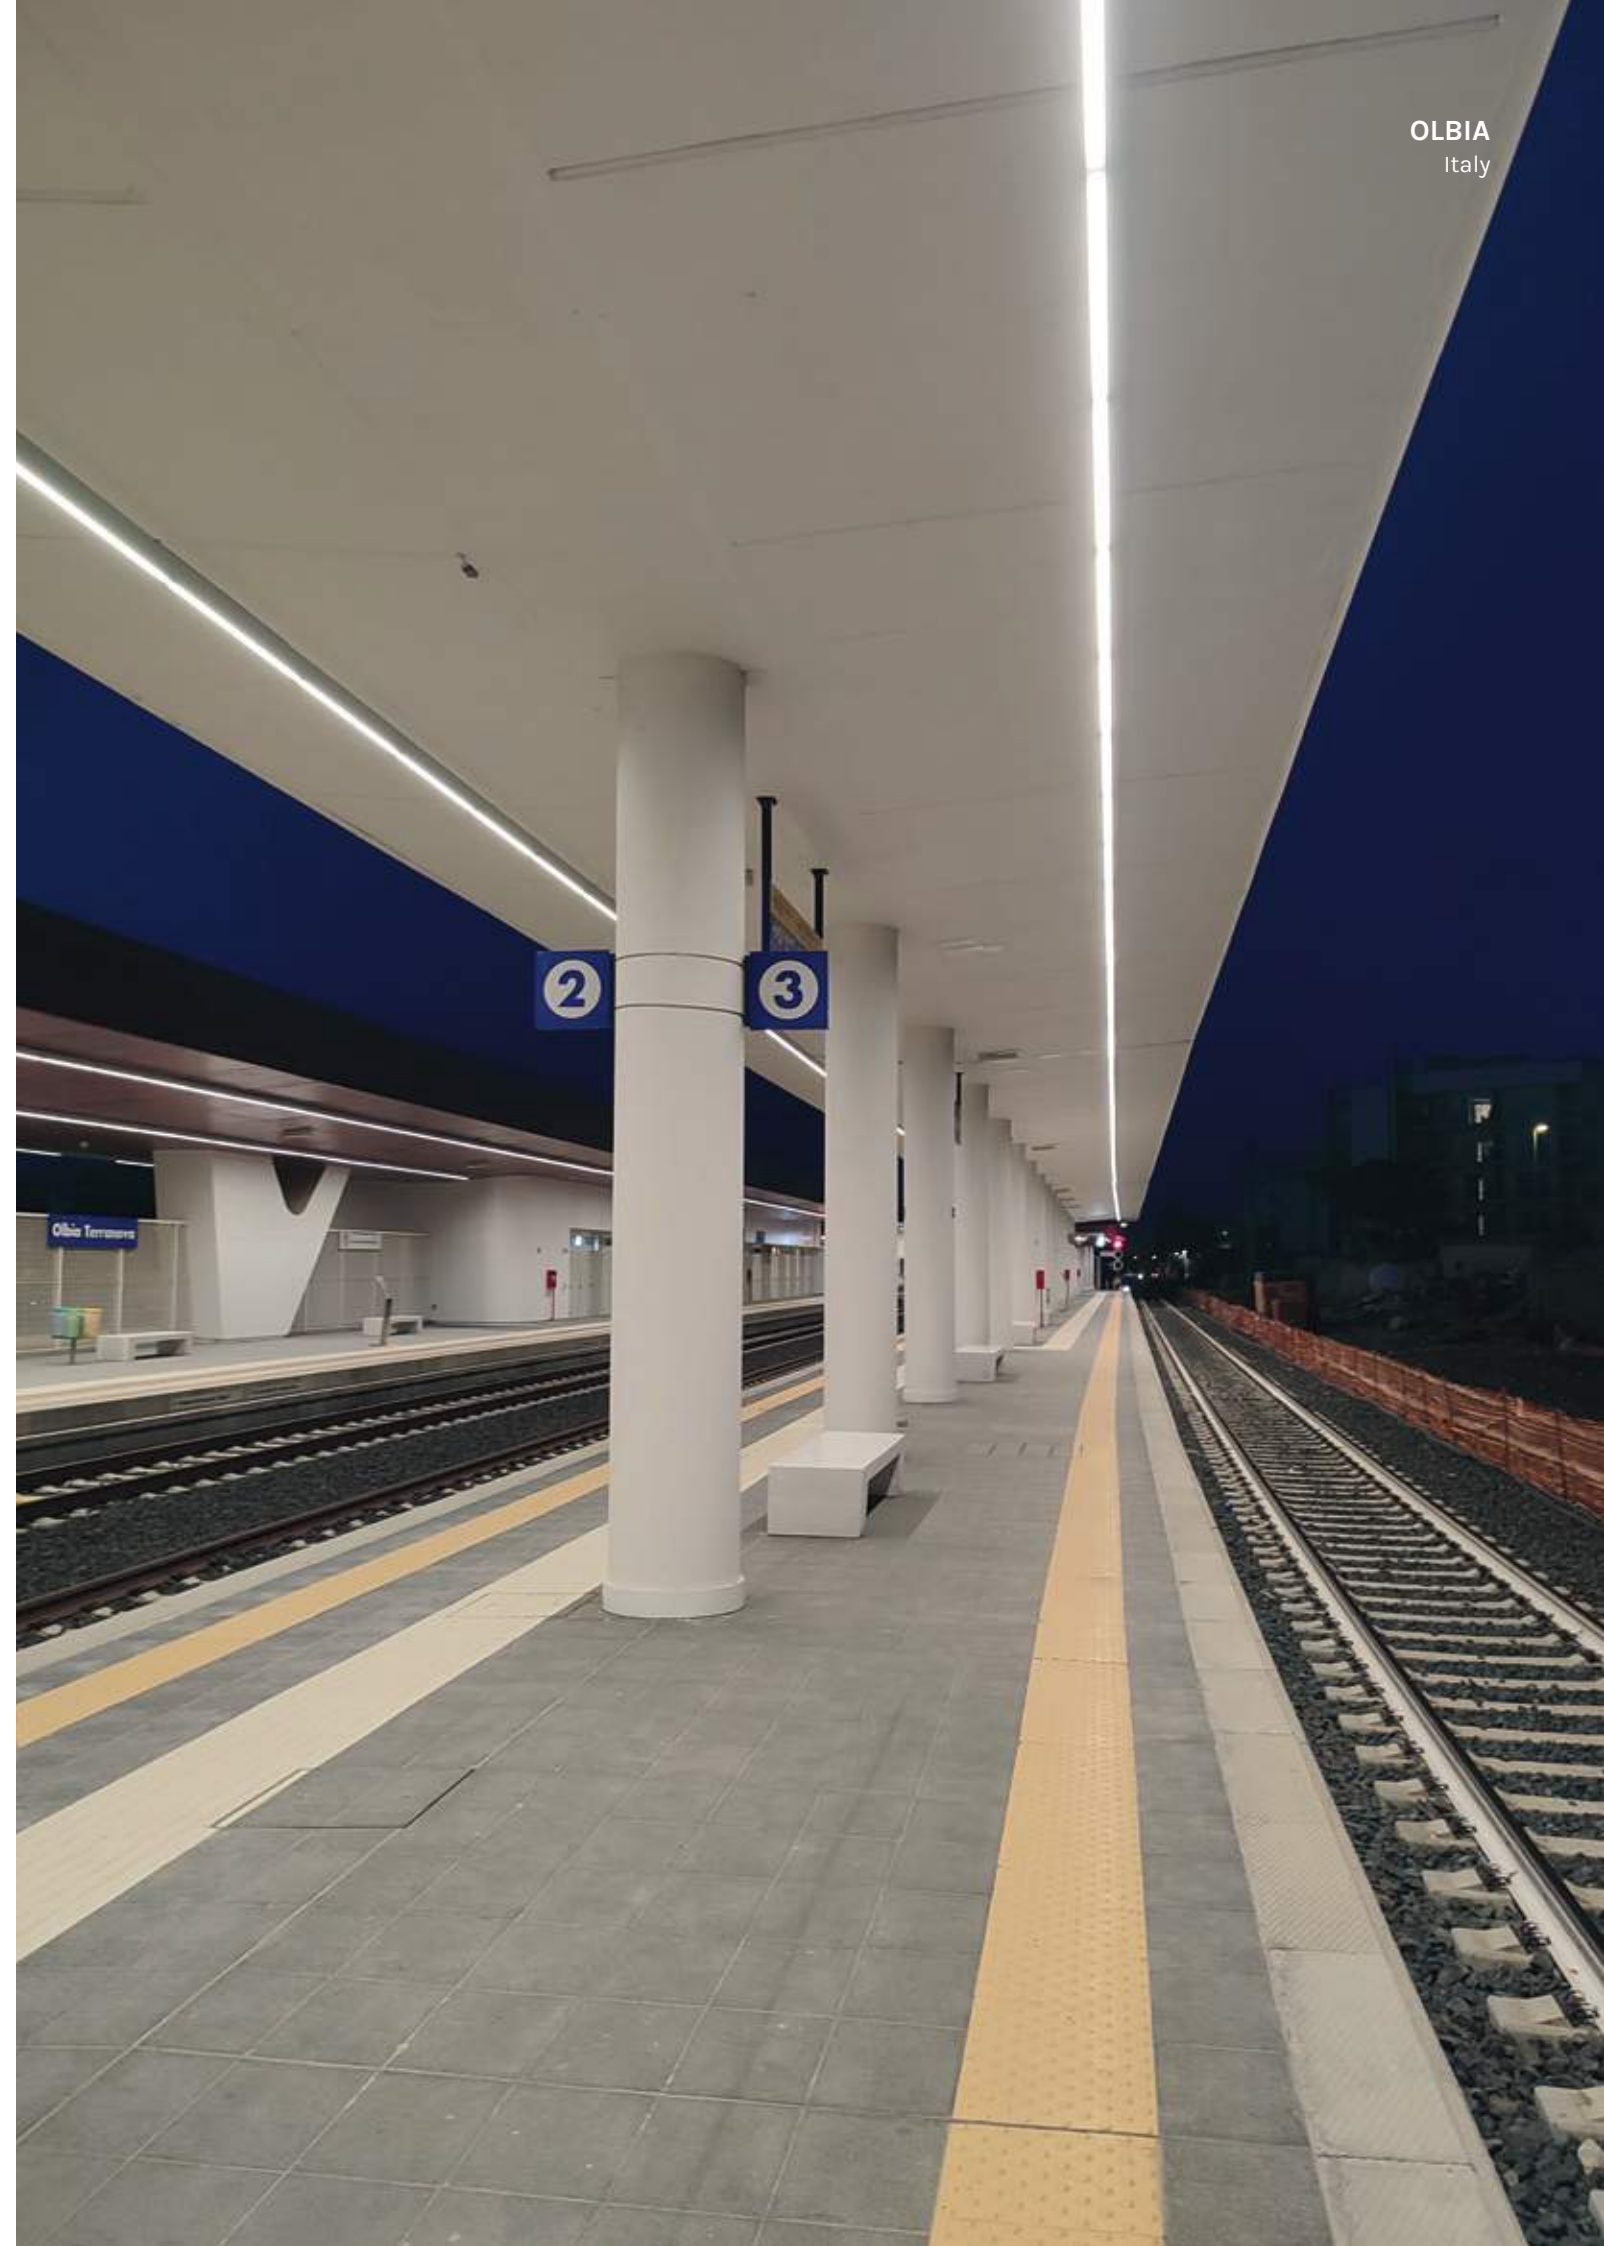

06TR977X0

B220 - Connettore 4 vie IP68

4-way connector IP68

OTTICHE / OPTICS

U-D 80° / 100° Diffused Beam

S 75° / 95° Ultra-Wide Beam

AS $\alpha=13^\circ$ 30° / 75° Asymmetric Beam

Trail