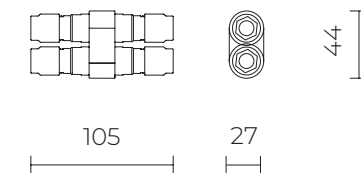

06LL915AB0

Driver elettronico 240W 24V IP67
Electronic driver 240W 24V IP67

06GC902X0

B165 - Connettore 2 poli IP68
2-pole connector IP68

06TR977X0

B220 - Connettore 4 vie IP68
4-way connector IP68

OTTICHE / OPTICS