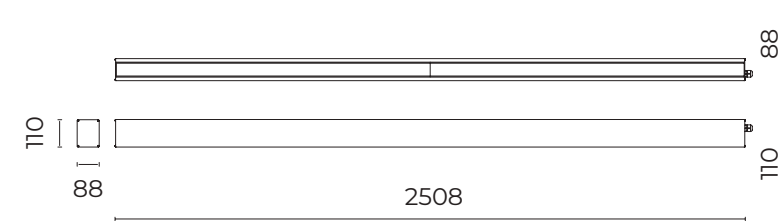

Trail
Solid Line