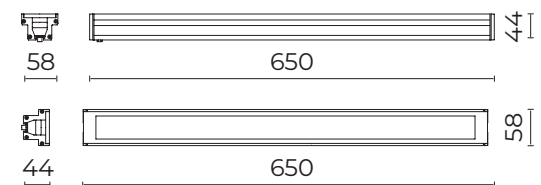

OTTICHE / OPTICS

U-D 80° / 100° Diffused Beam

S 75° / 95° Ultra-Wide Beam

AS α=13° 30° / 75° Asymmetric Beam

Trail

Incasso calpestabile / Walk over recessed

Trail

Incasso calpestabile / Walk over recessed