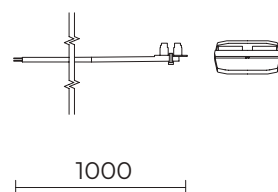

06AK958X0
M3 - Kit entra-esca cavo 2x0,75
Kit in-out cable 2x0,75

06GC902X0
B165 - Connettore 2 poli IP68
2-pole connector IP68

OTTICHE / OPTICS

U-D 80° / 100° Diffused Beam

S 75° / 95° Ultra-Wide Beam

AS $\alpha=13^\circ$ 30° / 75° Asymmetric Beam