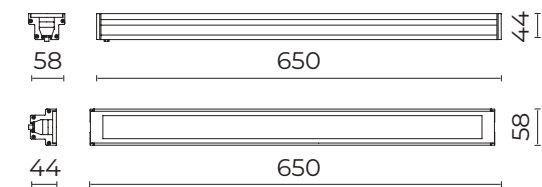

Trail

Parete / Wall-mounted