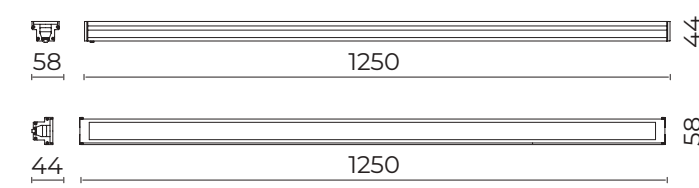

06GC902X0
B165 - Connettore 2 poli IP68
2-pole connector IP68

OTTICHE / OPTICS

U-D 80° / 100° Diffused Beam

S 75° / 95° Ultra-Wide Beam

AS α=13° 30° / 75° Asymmetric Beam

Trail

Incasso soffitto / Ceiling-recessed