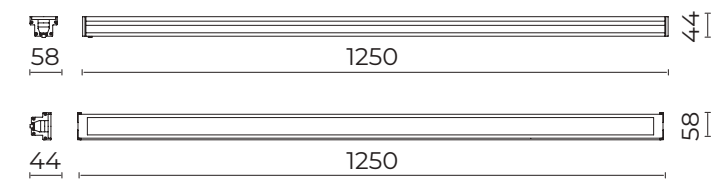

Trail

Parete / Wall-mounted