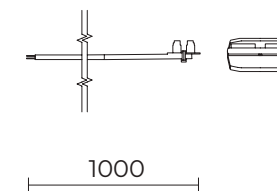

06GC902X0
B165 - Connettore 2 poli IP68
2-pole connector IP68

OTTICHE / OPTICS

U-D 80° / 100° Diffused Beam

S 75° / 95° Ultra-Wide Beam

AS α=13° 30° / 75° Asymmetric Beam

Trail

Incasso soffitto / Ceiling-recessed