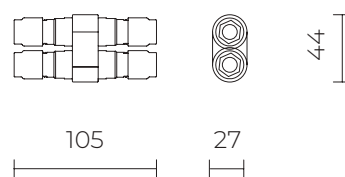

06TR977X0

B220 - Connettore 4 vie IP68

4-way connector IP68

OTTICHE / OPTICS

U-D 80° / 100° Diffused Beam

S 75° / 95° Ultra-Wide Beam

AS $\alpha=13^\circ$ 30° / 75° Asymmetric Beam

Trail