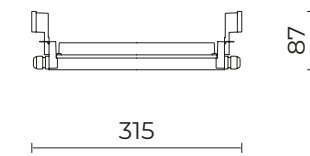

Trail

Parete / Wall-mounted

ACCESSORI / ACCESSORIES

06OT988A0

Box cablato per attacco a parete o a soffitto IP65 CL II
Wired box for wall or ceiling attachment IP65 CL II