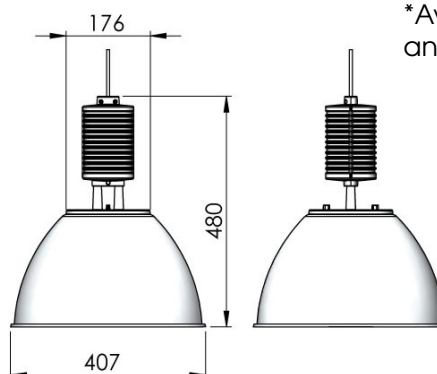

SECUR 816

- Multipurpose Pendant With High Performance

Input Power	CRI & CCT Options	Color Consistency	Installation Type	Material	Warranty	Beam Angles	Luminaire Color
220 – 240V	CRI 80+ 3000K, 4000K, 5000K CRI 90+ 2700K B.BBL, 3000K B.BBL, 3500K B.BBL, 4000K	3-Step MacAdam	Suspended with power cable from the ceiling (3-5m)	Powder Painted Die-Cast Aluminum	50 000h Or 5 Years	1206 COB/ 1212 COB: S 10°/20° NFL 24°/ - FL 30°/40° WFL 50°/60°	White (RAL 9016) Silver (Ca. RAL 9006) Black (RAL 9005)

Output Current /
Module Wattage /
Luminaire Wattage:

	LED Module: Citizen CLU038-1206 5Gen – COB luminous flux:					Power: 250mA – 1200mA	
	CRI 80+ 3 000K	CRI 80+ 4 000K	CRI 80+ 5 000K	CRI 90+ 2 700K Below BBL	CRI 90+ 3 000K Below BBL	CRI 90+ 3 500K Below BBL	CRI 90+ 4 000K
500mA / 18W / 20W	2 725Lm	2 800Lm	2 850Lm	2 050Lm	2 125Lm	2 175Lm	2 325Lm
900mA / 33W / 35W	4 425Lm	4 550Lm	4 625Lm	3 325Lm	3 475Lm	3 550Lm	3 750Lm
1050mA / 39W / 43W	4 975Lm	5 125Lm	5 200Lm	3 725Lm	3 900Lm	3 975Lm	4 225Lm

	LED Module: Citizen CLU048-1212 5Gen – COB luminous flux:					Power: 250mA – 1400mA	
	CRI 80+ 3 000K	CRI 80+ 4 000K	CRI 80+ 5 000K	CRI 90+ 2 700K Below BBL	CRI 90+ 3 000K Below BBL	CRI 90+ 3 500K Below BBL	CRI 90+ 4 000K
700mA / 24W / 28W	3 900Lm	4 025Lm	4 100Lm	2 950Lm	3 075Lm	3 125Lm	3 325Lm
1050mA / 36W / 41W	5 575Lm	5 750Lm	5 825Lm	4 200Lm	4 375Lm	4 450Lm	4 750Lm
1400mA / 50W / 55W	7 000Lm	7 200Lm	7 300Lm	5 250Lm	5 500Lm	5 600Lm	5 950Lm

*Available with acrylic
and aluminium shade

IP20

LED Design | Made In Finland

LIVAL