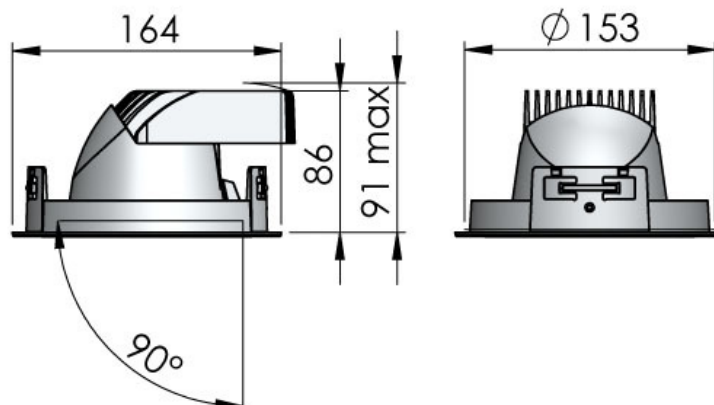

MINI LEAN DL

Input Power	LED-Module *Citizen 6-Gen	Color Consistency	Installation Type	Material	Warranty	Beam Angles	Luminaire Color
220 – 240V	CRI 80+ 3000K, 4000K, 5000K	2-Step MacAdam	Recessed, ceiling mounted luminaire	Powder Painted Die-Cast Aluminum	50 000h	1206 COB: S 15°	White (RAL 9016)
	CRI 90+ 2700K B.BBL, 3000K B.BBL, 3500K B.BBL, 4000K					NFL 20° FL 30° WFL 50°	Silver (Ca. RAL 9006)
							Black (RAL 9005)

Output Current / Module Wattage / System Wattage:	LED Module: Citizen CLU038-1206 6-Gen – COB luminous flux:					Power: 300mA – 900mA	
	CRI 80+ 3 000K	CRI 80+ 4 000K	CRI 80+ 5 000K	CRI 90+ 2 700K Below BBL	CRI 90+ 3 000K Below BBL	CRI 90+ 3 500K Below BBL	CRI 90+ 4 000K
450mA / 15W / 17W	2 425Lm	2 500Lm	2 525Lm	1 900Lm	1 975Lm	2 000Lm	2 125Lm
650mA / 23W / 25W	3 350Lm	3 450Lm	3 475Lm	2 625Lm	2 725Lm	2 750Lm	2 925Lm
900mA / 32W / 35W	4 300Lm	4 425Lm	4 475Lm	3 375Lm	3 500Lm	3 550Lm	3 750Lm

IP20

Metalmek

LED Design | Made In Finland

LIVAL