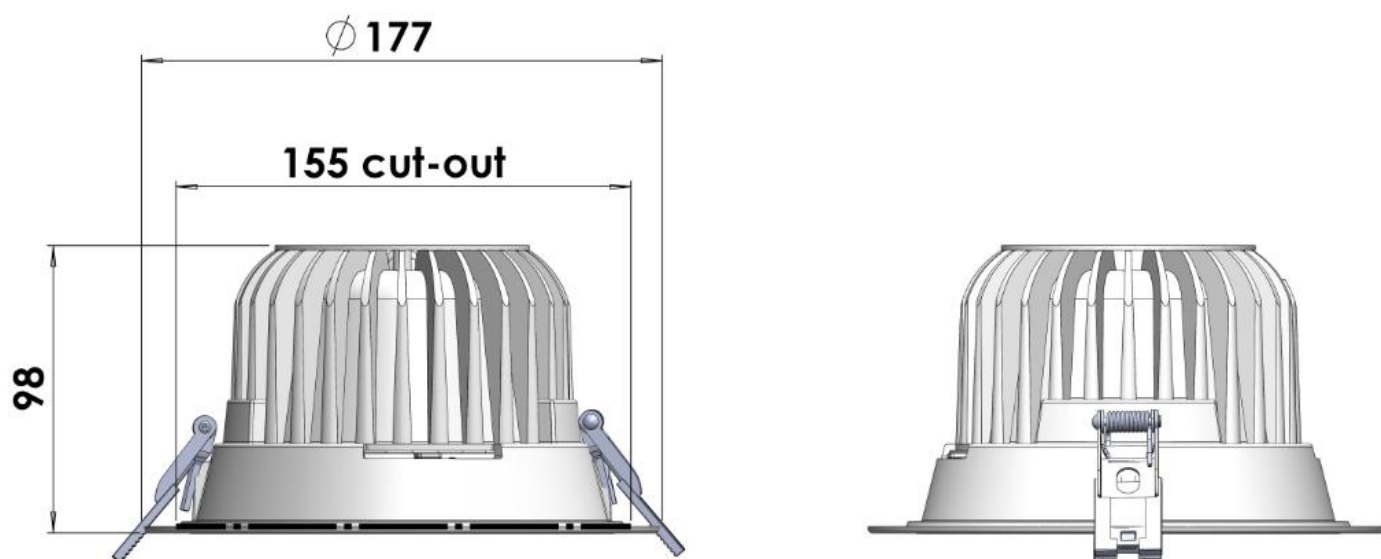

Dimensions and mechanical data: