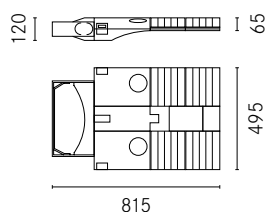

M48 Flood flood 2 modules

Max weight: 21 kg
Max exposed surface: 0.300m²
Lateral exposed surface: 0.06m²

M48 Flood 2 modules
06MQ4

Led (source flux):
Ref. @700mA @4000K   Ref. @700mA @3000K

31265lm 192W L6	29810lm 192W L6

mA		
700	525	350
0	5	3

K	
4000	3000
0	9

Optics	
LT-5	LT-6
38	37

Colors	
RAL9006	
A	

Smart Lighting	
Custom programmable virtual midnight and DALI standard	
HM4