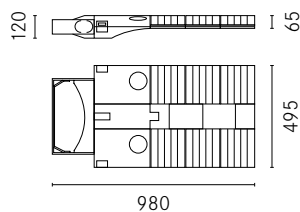

M48 Flood flood 2 modules

Max weight: 21 kg
 Max exposed surface: 0.300m²
 Lateral exposed surface: 0.06m²

M48 Flood 2 modules
06MQ4

Led (source flux):
 Ref. @700mA @4000K Ref. @700mA @3000K

31265lm 192W L6	29810lm 192W L6
---------------------------	---------------------------

mA		
700	525	350
0	5	3

K	
4000	3000
0	9

Optics	
LT-5	LT-6
38	37

Colors	
RAL9006	
A	

Smart Lighting	
Custom programmable virtual midnight and DALI standard	
HM4	

M48 Flood flood 3 modules

Max weight: 21 kg
 Max exposed surface: 0.300m²
 Lateral exposed surface: 0.06m²