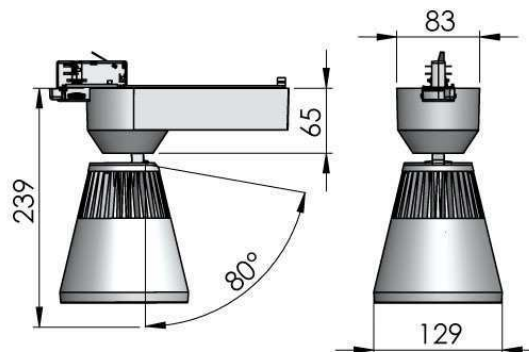

LEAN

*DALI Compatible

Input Power	LED-Module *Citizen 6-Gen	Color Consistency	Installation Type	Material	Warranty	Beam Angles	Luminaire Color
110 – 130V	CRI 80+ 3000K, 4000K, 5000K	2-Step MacAdam	Nordic Aluminium 3 & 1 -phase Tracks	Powder Painted Die-Cast Aluminum	50 000h Or 5 Years	1206 COB/ 1212 COB: S 10°/20° NFL 24°/- FL 30°/40° WFL 50°/60°	White (RAL 9016)
220 – 240V	CRI 90+ 2700K B.BBL, 3000K B.BBL, 3500K B.BBL, 4000K						Silver (Ca. RAL 9006)
							Black (RAL 9005)

Output Current /
Module Wattage /
Luminaire Wattage:

LED Module: Citizen CLU038-1206 6Gen – COB luminous flux: Power: 300mA – 1200mA

	CRI 80+ 3 000K	CRI 80+ 4 000K	CRI 80+ 5 000K	CRI 90+ 2 700K Below BBL	CRI 90+ 3 000K Below BBL	CRI 90+ 3 500K Below BBL	CRI 90+ 4 000K
650mA / 23W / 25W	3 450Lm	3 525Lm	3 575Lm	2 700Lm	2 800Lm	2 850Lm	3000Lm
900mA / 33W / 35W	4 450Lm	4 575Lm	4 625Lm	3 500Lm	3 625Lm	3 675Lm	3 875Lm
1050mA / 39W / 43W	5 025Lm	5 150Lm	5 200Lm	3 925Lm	4 075Lm	4 150Lm	4 350Lm

LED Module: Citizen CLU048-1212 6Gen – COB luminous flux: Power: 300mA – 1400mA

	3 700Lm	3 800Lm	3 825Lm	2 900Lm	3 000Lm	3 050Lm	3 225Lm
650mA / 22W / 25W							
1050mA / 36W / 40W	5 625Lm	5 775Lm	5 850Lm	4 400Lm	4 575Lm	4 650Lm	4 900Lm
1400mA / 49W / 55W	7 050Lm	7 225Lm	7 325Lm	5 525Lm	5 750Lm	5 825Lm	6 125Lm

*LED-Module efficacy
– Up to 170Lm/W

IP20

LED Design | Made In Finland

LIVAL