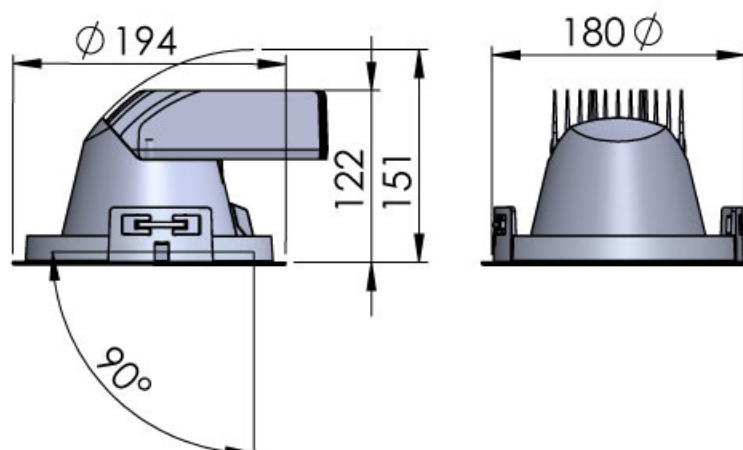

LEAN DOWNLIGHT

Input Power	CRI & CCT Options	Colour Consistency	Installation Type	Material	Warranty	Beam Angles	Luminaire Color
110 – 130V	CRI 80+ 3000K, 4000K, 5000K	3-Step MacAdam	Recessed, Ceiling Mounted Luminaire	Powder Painted Die-Cast Aluminum	50 000h Or 5 Years	1206 COB/ 1212 COB: S 10°/20° NFL 24°/- FL 30°/40° WFL 50°/60°	White (RAL 9016)
220 – 240V	CRI 90+ 2700K B.BBL, 3000K B.BBL, 3500K B.BBL, 4000K						Silver (Ca. RAL 9006)
							Black (RAL 9005)

Output Current /
Module Wattage /
Luminaire Wattage:

LED Module: Citizen CLU038-1206 5-Gen – COB luminous flux: Power: 300mA – 1050mA

	CRI 80+ 3 000K	CRI 80+ 4 000K	CRI 80+ 5 000K	CRI 90+ 2 700K Below BBL	CRI 90+ 3 000K Below BBL	CRI 90+ 3 500K Below BBL	CRI 90+ 4 000K
500mA / 18W / 20W	2 725Lm	2 800Lm	2 850Lm	2 050Lm	2 125Lm	2 175Lm	2 325Lm
900mA / 33W / 35W	4 425Lm	4 550Lm	4 625Lm	3 325Lm	3 475Lm	3 550Lm	3 750Lm
1050mA / 39W / 43W	4 975Lm	5 125Lm	5 200Lm	3 725Lm	3 900Lm	3 975Lm	4 225Lm

LED Module: Citizen CLU048-1212 5-Gen – COB luminous flux: Power: 300mA – 1400mA

	3 900Lm	4 025Lm	4 100Lm	2 950Lm	3 075Lm	3 125Lm	3 325Lm
700mA / 24W / 28W							
1050mA / 36W / 41W	5 575Lm	5 750Lm	5 825Lm	4 200Lm	4 375Lm	4 450Lm	4 750Lm
1400mA / 50W / 55W	7 000Lm	7 200Lm	7 300Lm	5 250Lm	5 500Lm	5 600Lm	5 950Lm

IP20

LED Design | Made In Finland

LIVAL