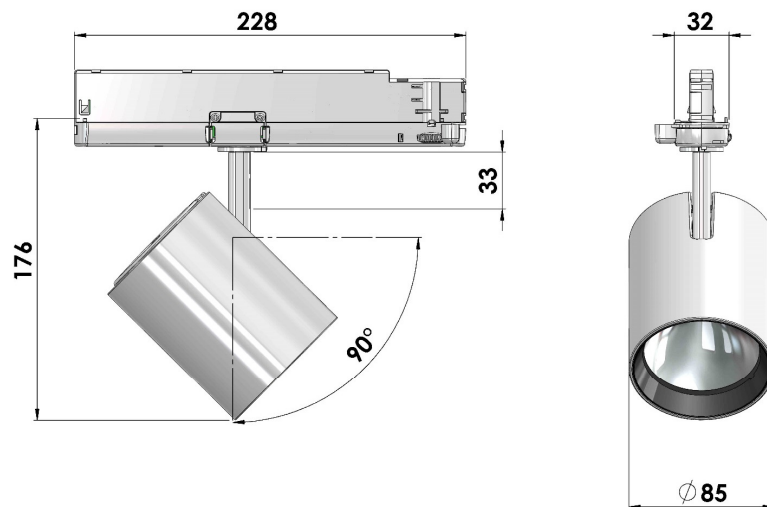

GA-016 BINGO

GA-016 BINGO

Input Power	LED-Module *Citizen Ver. 6	Colour Consistency	Installation Type	Material	Warranty	Beam Angles	Luminaire Color
220 – 240V	CRI 80+ 3000K, 4000K, 5000K CRI 90+ 2700K B.BBL, 3000K B.BBL, 3500K B.BBL, 4000K	2-Step MacAdam	Nordic Aluminium & other 3-phase Tracks	Powder Painted Die-Cast Aluminum	50 000h Or 5 Years	1206 COB: S 15° NFL 20° FL 30° WFL 50°	White (RAL 9016) Silver (Ca. RAL 9006) Black (RAL 9005)

LED Module: Citizen CLU038-1206 Ver. 6 – COB luminous flux:

Output Current /
Module Wattage /
System Wattage:

700mA / 25W / 27W

750mA / 27W / 29W

800mA / 28W / 31W

850mA / 31W / 34W

	CRI 80+ 3 000K	CRI 80+ 4 000K	CRI 80+ 5 000K	CRI 90+ 2 700K Below BBL	CRI 90+ 3 000K Below BBL	CRI 90+ 3 500K Below BBL	CRI 90+ 4 000K
700mA / 25W / 27W	3 550Lm	3 650Lm	3 675Lm	2 775Lm	2 875Lm	2 925Lm	3 075Lm
750mA / 27W / 29W	3 750Lm	3 850Lm	3 875Lm	2 925Lm	3 050Lm	3 100Lm	3 250Lm
800mA / 28W / 31W	3 925Lm	4 025Lm	4 075Lm	3 075Lm	3 200Lm	3 250Lm	3 425Lm
850mA / 31W / 34W	4 125Lm	4 225Lm	4 275Lm	3 225Lm	3 350Lm	3 400Lm	3 575Lm

Technical drawings:

IP20

LED Design | Made In Finland

 **LIVAL**