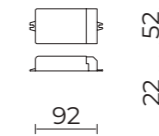

06LX900X0
D1 - Driver DALI 20W 24V IP20
DALI driver 20W 24V IP20