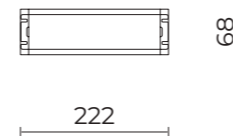

Installazione / Installation:
parete, terra / wall, ground

WALL

BOLLARD
1000BOLLARD
500

OTTICHE / OPTICS

AS-D Asymmetric Diffused Beam

Lit xs
Wall

ACCESSORI / ACCESSORIES

06LL914AB0
Driver elettronico DALI 150W 24V IP67
DALI electronic driver 150W 24V IP67