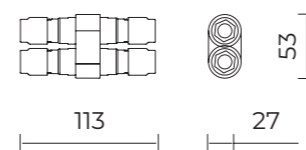

06LX900X0
D1 - Driver DALI 20W 24V IP20
DALI driver 20W 24V IP20

OTTICHE / OPTICS

AS-D Asymmetric Diffused Beam

Lit xs
Bollard

ACCESSORI / ACCESSORIES

06KS909C0
B89 - Connettore 4 vie IP68
4-way connector IP68