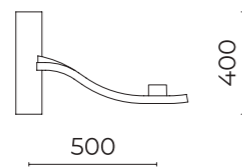

01KA911CO
B45-P - Braccio parete UP
Arm wall-mounted UP