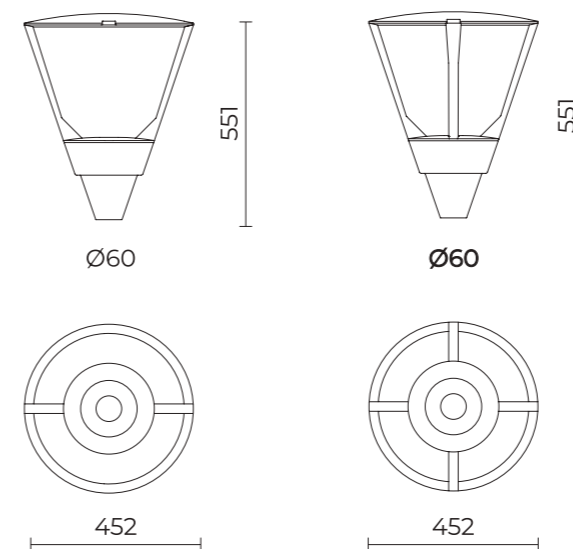

OTTICHE / OPTICS

ST-01 Narrow Street
L / H = 0,75

LT-06 Asymmetric Beam
L / H = 2

ME-01 Medium Street
L / H = 1

RS-01 Rotosymmetric Beam
L / H = 2

LA-01 Wide Street
L / H = 1,25

F&B ST-01 + LA-01 Front & Back
L / H = 0,75 + 1,25

Kalos

Testa palo / Post top

DATI TECNICI / TECHNICAL DATA

Installazione / Installations:
pali cima Ø 60 mm innesto H 65 mm
poles for post top Ø 60 mm and fastening part H 65 mm

ACCESSORI / ACCESSORIES

01SC913C0
Riduzione codolo
Reduction fastening part