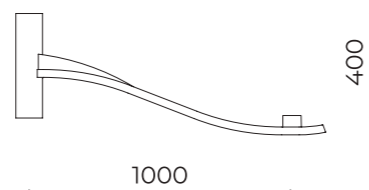

Kalos

Parete / Wall

BRACCI / ARMS

01KA910CO
B39-P - Braccio parete DOWN
Arm wall-mounted DOWN

01KA911CO
B45-P - Braccio parete DOWN
Arm wall-mounted DOWN

01KA910CO
B39-P - Braccio parete UP
Arm wall-mounted UP