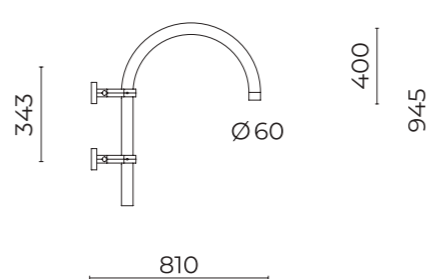

01KA911CO
B45-P - Braccio parete UP
Arm wall-mounted UP

01AK950CO
B15-P - Braccio pastorale parete
Curved arm for wall