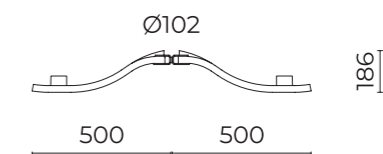

VILNIUS
Lithuania

MILANO
Italy

LOHJA
Finland

OMEGNA
Italy

OTTICHE / OPTICS

ME-01 Medium Street
L / H = 1

LT-06 Asymmetric Beam
L / H = 2

LA-01 Wide Street
L / H = 1,25