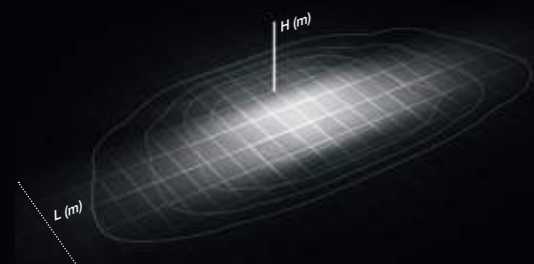

**Installazione / Installation:**  
palo, braccio / pole, arm

ST-02 Narrow Street  
L / H = 0,75

LA-03 Wide Street  
L / H = 1,25

ME-05 Medium Street  
L / H = 1

LT-64 Asymmetric Beam with backlight  
L/H = 2