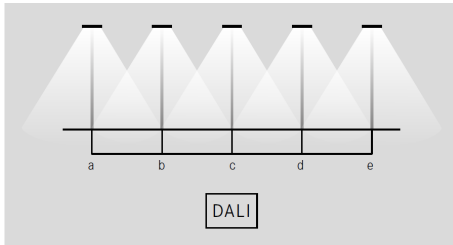

Line Sheet

Rev. 16.05.23

Grapho mini

Options: 1 – 2 light beams
Colour temperature: 4000K / 3000K
Type of optics: blade, spot, wide beam,
ultra-wide beam

06GR_____

Colours: White RAL9003
Grey RAL9006
Corten
Sablé 100 Noir

Flux regulation

Group Management: DALI

DALI — This is a digital control system where every device is assigned a unique address that allows individual light points to be controlled and control groups to be created.

The features of the product listed above may be subjected to change without notice. They will have to be confirmed in case of order. In order to facilitate a constant updating of their products, Cariboni Group reserves the right to make changes without prior notice.