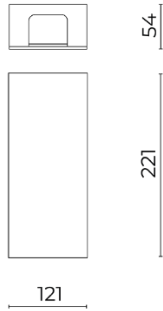

Line Sheet

Rev. 16.05.23

Grapho mini

Options: 1 – 2 light beams
Colour temperature: 4000K / 3000K
Type of optics: blade, spot, wide beam,
ultra-wide beam

06GR _____

Colours: White RAL9003
Grey RAL9006
Corten
Sablé 100 Noir

Wall-Mounted, Ceiling

General features

Description: LED wall-mounted and ceiling device for accent lighting

Insulation class: class I

Nominal voltage: 220-240 V

Protection level: IP66

Protection against impact: IK08

Ambient temperature Ta: -30° C +50°C

Weight: 1 kg

Driver: ON-OFF and DALI drivers, both versions with it included

Marks and Certifications: CE

Materials

Body and fastening: die-cast aluminium alloy UNI EN AB 47100 (copper content <1%)

Screen: UV stabilized technopolymer

Lenses: high-transparency PMMA

External screws: stainless steel AISI 316

Finish: phospho-chromatation treated and polyester powder-coated in 16 phases to increase weather resistance

Colours: White RAL9003, Grey RAL9006, Corten, Sablé 100 noir

Installation and maintenance

Installation: wall-mounted, ceiling

Fastening: rear cable entry

Vandal-proof system: anti-vandalism grains provided

The features of the product listed above may be subjected to change without notice. They will have to be confirmed in case of order. In order to facilitate a constant updating of their products, Cariboni Group reserves the right to make changes without prior notice.