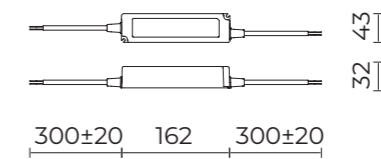

06CH904X0
B148 - Driver elettronico
60W 24V IP67
Electronic driver
60W 24V IP67