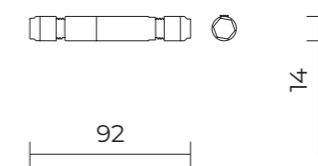

06GC902X0
B165 - Connettore 2 IP68 2-pole
connector IP68