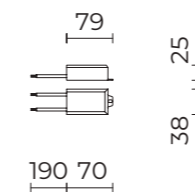

06GC901B0
B129 - Controcassa carrabile
 Drive over recessed housing

06GC902X0
B165 - Connettore 2 IP68 2-pole
 connector IP68

06AK958X0
M3 - Kit entra-esci cavo 2x0,75
 Kit in-out cable 2x0,75

06CH903X0
B147 - Driver elettronico
10W 24V IP67
 Electronic driver
 10W 24V IP67