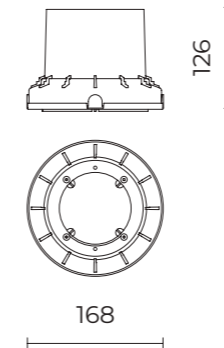

Grace

ACCESSORI / ACCESSORIES

06GC901B0
B129 - Controcassa carrabile
Drive over recessed housing