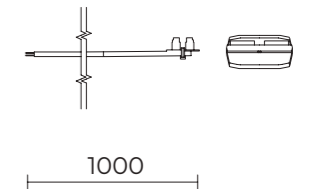

06AK958X0
M3 - Kit entra-esci cavo 2x0,75
Kit in-out cable 2x0,75