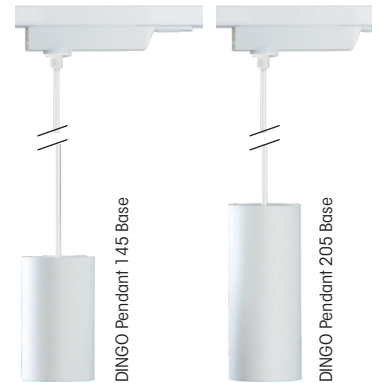

● DINGO PENDANT BASE

Up to 125lm/W at CRI 90+

Combined efficiency of COB & Driver

1212 - 830

Current [A]	Flux [lm]	Power [W]	Efficacy [Lm/W]
0,300	1520,2	11,1	137,0
0,700	3412,0	27,0	126,4

1212 - 840

Current [A]	Flux [lm]	Power [W]	Efficacy [Lm/W]
0,300	1601,0	11,1	144,2
0,700	3593,0	27,0	133,1

1208 - 930 HE

Current [A]	Flux [lm]	Power [W]	Efficacy [Lm/W]
0,300	1486,0	11,9	124,9
0,700	3307,0	27,5	120,3

1208 - 940 HE

Current [A]	Flux [lm]	Power [W]	Efficacy [Lm/W]
0,300	1600,4	11,9	134,5
0,700	3561,6	27,5	129,5