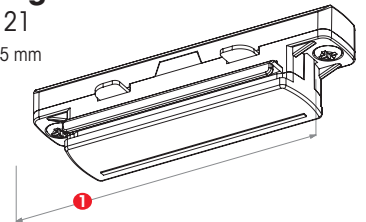

- Flexible & Affordable

Straight Connector

GB 21
1. 65 mm

Adjustable corner connector GB 24

1. 100 mm, 2. 165 mm

End cap GB 41
1. 4 mm, 2. 24 mm

1-CIRCUIT ADAPTERS

Purchase Code	Type	EAN code	Description	Colour	PCS / Package
KKT30333	GB66-1	6410014509651	6A 30N Slot connection	Grey	1/100
KKT30334	GB66-2	6410014508661	6A 30N Slot connection	Black	1/100
KKT30336	GB66-3	6410014509668	6A 30N Slot connection	White	1/100
KKT303339	GB66L-1	6410014501457	6A 30N Slot connection	Grey	100
KKT303317	GB66L-2	6410014501464	6A 30N Slot connection	Black	100
KKT303319	GB66L-3	6410014501471	6A 30N Slot connection	White	100