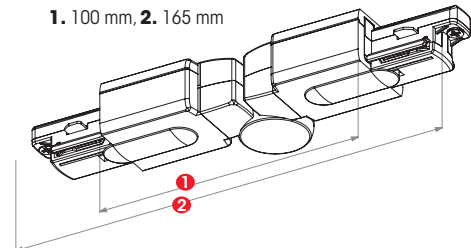

- Flexible & Affordable

Straight Connector

GB 21
1. 65 mm

Adjustable corner connector GB 24

1. 100 mm, 2. 165 mm

End cap GB 41
1. 4 mm, 2. 24 mm

1-CIRCUIT ADAPTERS

Purchase Code	Type	EAN code	Description	Colour	PCS / Package
KKT30333	GB66-1	6410014509651	6A 30N Slot connection	Grey	1/100
KKT30334	GB66-2	6410014508661	6A 30N Slot connection	Black	1/100
KKT30336	GB66-3	6410014509668	6A 30N Slot connection	White	1/100
KKT303339	GB66L-1	6410014501457	6A 30N Slot connection	Grey	100
KKT303317	GB66L-2	6410014501464	6A 30N Slot connection	Black	100
KKT303319	GB66L-3	6410014501471	6A 30N Slot connection	White	100