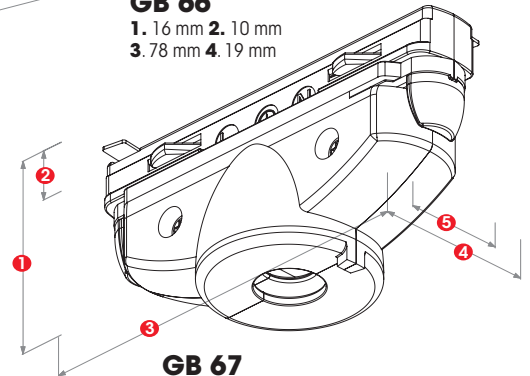

GB 66

GB 67

1. 40 mm 2. 10 mm 3. 84 mm
4. 34 mm 5. 21 mm