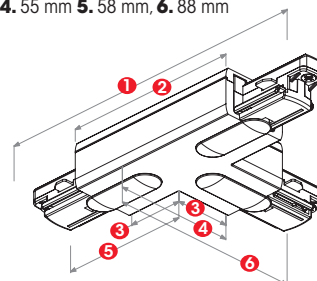

End feed GB 11, 12

1. 55 mm, 2. 88 mm

L-feed GB 34, 35

1. 55 mm, 2. 87 mm

T-feed GB 36, 37, 39, 40

1. 145 mm, 2. 80 mm, 3. 25 mm,
4. 55 mm, 5. 58 mm, 6. 88 mm

X-feed GB 38

1. 25 mm, 2. 80 mm, 3. 145 mm

Middle feed GB 14

1. 80 mm, 2. 145 mm

POLARITY IN BASE TRAC

Use of L-, T- and X- Feed. Red line indicates polarity ridge

Connectors without option for power supply:

Purchase Code	Type	EAN code	Colour	PCS/Package
KKT303220	GB21-1	6410014509187	Grey	1/100
KKT303221	GB21-2	6410014508210	Black	1/100
KKT303223	GB21-3	6410014509217	White	1/100