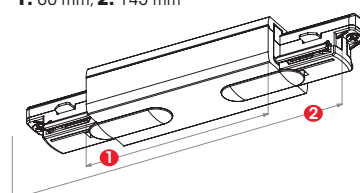

End feed GB 11, 12

1. 55 mm, 2. 88 mm

L-feed GB 34, 35

1. 55 mm, 2. 87 mm

T-feed GB 36, 37, 39, 40

1. 145 mm, 2. 80 mm, 3. 25 mm,
4. 55 mm, 5. 58 mm, 6. 88 mm

X-feed GB 38

1. 25 mm, 2. 80 mm, 3. 145 mm

Middle feed GB 14

1. 80 mm, 2. 145 mm

POLARITY IN BASE TRAC

Use of L-, T- and X- Feed. Red line indicates polarity ridge

Connectors without option for power supply:

Purchase Code	Type	EAN code	Colour	PCS/Package
KKT303220	GB21-1	6410014509187	Grey	1/100
KKT303221	GB21-2	6410014508210	Black	1/100
KKT303223	GB21-3	6410014509217	White	1/100