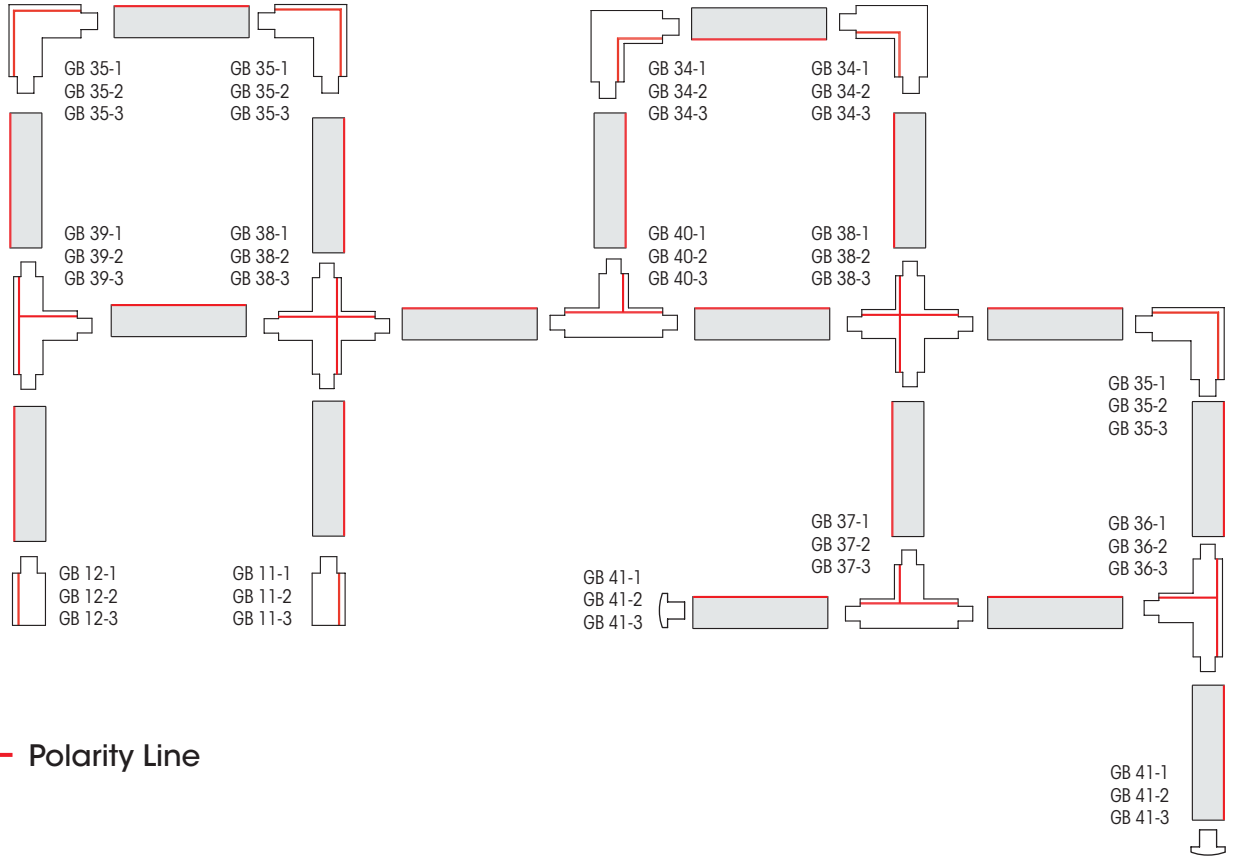

POLARITY IN BASE TRAC

Use of L-, T- and X- Feed. Red line indicates polarity ridge

Connectors without option for power supply:

Purchase Code	Type	EAN code	Colour	PCS/Package
KKT303220	GB21-1	6410014509187	Grey	1/100
KKT303221	GB21-2	6410014508210	Black	1/100
KKT303223	GB21-3	6410014509217	White	1/100

KKT303225	GB24-1	6410014509194	Grey	1/25
KKT303226	GB24-2	6410014508241	Black	1/25
KKT303228	GB24-3	6410014509248	White	1/25

End Cap:

KKT303265	GB41-1	6410014509323	Grey	1/100
KKT303266	GB41-2	6410014508418	Black	1/100
KKT303268	GB41-3	6410014509415	White	1/100

- Flexible & Affordable