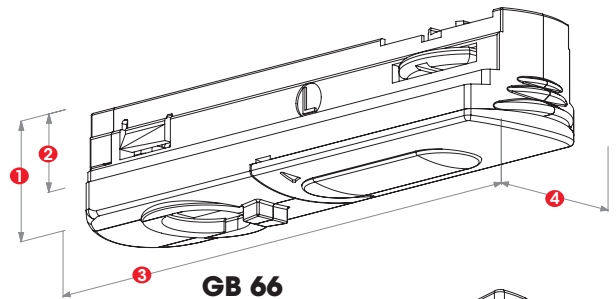

1-CIRCUIT ADAPTERS

Purchase Code	Type	EAN code	Description	Colour	PCS / Package
KKT30333	GB66-1	6410014509651	6A 30N Slot connection	Grey	1/100
KKT30334	GB66-2	6410014508661	6A 30N Slot connection	Black	1/100
KKT30336	GB66-3	6410014509668	6A 30N Slot connection	White	1/100
KKT303339	GB66L-1	6410014501457	6A 30N Slot connection	Grey	100
KKT303317	GB66L-2	6410014501464	6A 30N Slot connection	Black	100
KKT303319	GB66L-3	6410014501471	6A 30N Slot connection	White	100

GB 66 Wiring Options:

- To be used with stranded 0.5 ... 1.0mm² wire
- Slot Connection. The conductors are pressed into the connectors by the connector lid or by the cable mounting tool. GB 66CT.

KKT303321	GB67-1	6410014509736	16A 100N Screw connection	Grey	1/100
KKT303322	GB67-2	6410014508678	16A 100N Screw connection	Black	1/100
KKT303323	GB67-3	6410014509675	16A 100N Screw connection	White	1/100
KKT303327	GB67L-1	6410014501488	16A 100N Screw connection	Grey	100
KKT303328	GB67L-2	6410014501495	16A 100N Screw connection	Black	100
KKT303329	GB67L-3	6410014501501	16A 100N Screw connection	White	100
KKT3033271	GB67M-1	6410014500214	16A 100N Screw connection	Grey	100
KKT3033281	GB67M-2	6410014500221	16A 100N Screw connection	Black	100
KKT3033291	GB67M-3	6410014500238	16A 100N Screw connection	White	100

GB 67 Wiring Options:

- 1-Circuit: Connecting max. 1.5 ... 2.5mm² wire
- Optional cable grip CG 69 (Not suitable for GB 67M)

1. 16 mm 2. 10 mm
3. 78 mm 4. 19 mm