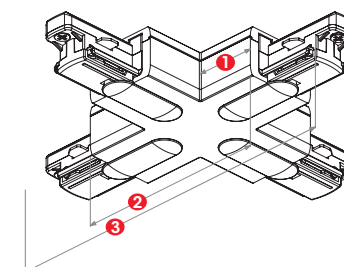

End feed GB 11, 12

1. 55 mm, 2. 88 mm

L-feed GB 34, 35

1. 55 mm, 2. 87 mm

T-feed GB 36, 37, 39, 40

1. 145 mm, 2. 80 mm, 3. 25 mm,
4. 55 mm, 5. 58 mm, 6. 88 mm

X-feed GB 38

1. 25 mm, 2. 80 mm, 3. 145 mm

Middle feed GB 14

1. 80 mm, 2. 145 mm

POLARITY IN BASE TRAC

Use of L-, T- and X- Feed. Red line indicates polarity ridge

Connectors without option for power supply:

Purchase Code	Type	EAN code	Colour	PCS/Package
KKT303220	GB21-1	6410014509187	Grey	1/100
KKT303221	GB21-2	6410014508210	Black	1/100
KKT303223	GB21-3	6410014509217	White	1/100