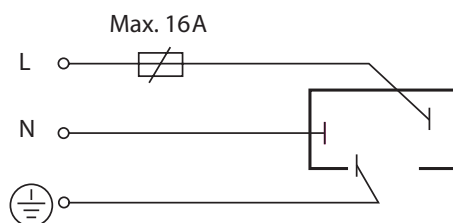

Connection

230 V AC, 16 A, 3.7 kW