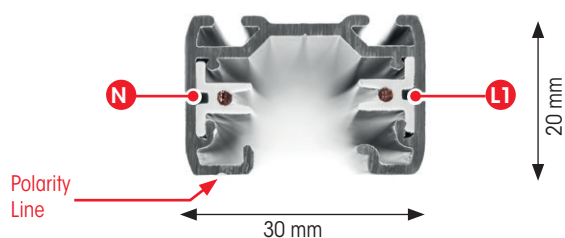

GLOBAL TRAC BASE

• Quality in focus

GLOBAL Trac Base is a compact, elegant looking one-circuit basic track. The compact track is light to handle and simple to install. Versatile installation options are part of the package. Quick and easy installation results in overall cost savings.

Application

- Public buildings (airports, cinemas, theaters, exhibition halls)
- Retail (supermarkets, shops)
- Office
- Residential area of use from homes to exhibition stands

GB Surface

GBF Recessed

GLOBAL Trac Base

Power Conductor Cross-Section: 2,5mm²

Connection

230 V AC, 16 A, 3.7 kW