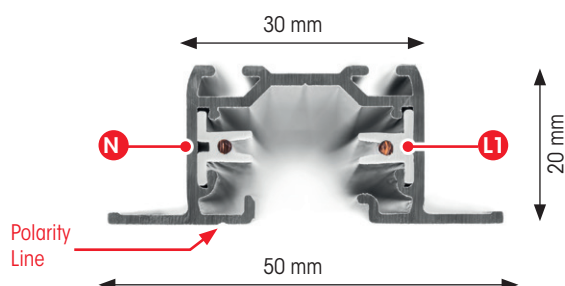

GBF Recessed