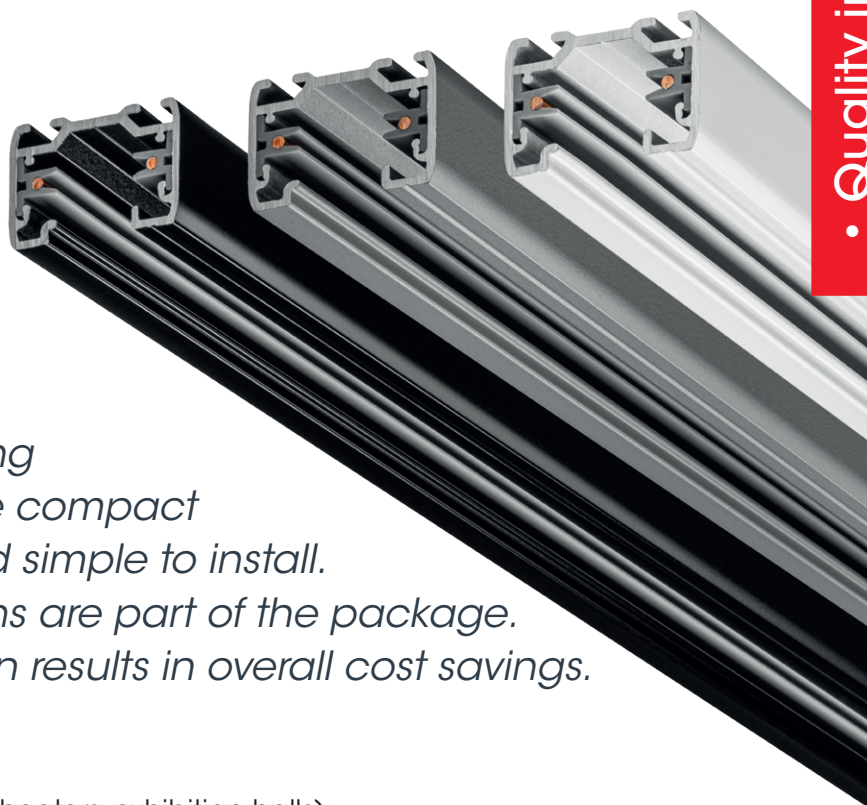

1208 - 940 HE

Current [A]	Flux [lm]	Power [W]	Efficacy [Lm/W]
0,300	1600,4	11,9	134,5
0,700	3561,6	27,5	129,5

GLOBAL TRAC BASE

• Quality in focus

GLOBAL Trac Base is a compact, elegant looking one-circuit basic track. The compact track is light to handle and simple to install. Versatile installation options are part of the package. Quick and easy installation results in overall cost savings.