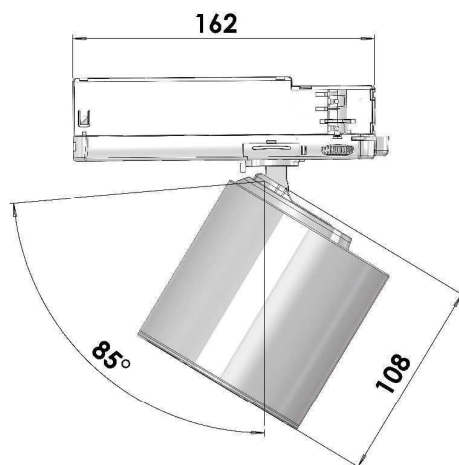

GA-017 CAFETERIA

Input Power	LED-Module *Citizen 6-Gen	Color Consistency	Installation Type	Material	Warranty	Beam Angles	Luminaire Color
220 – 240V	CRI 80+ 3000K, 4000K, 5000K CRI 90+ 2700K B.BBL, 3000K B.BBL, 3500K B.BBL, 4000K	2-Step MacAdam	NoA & Most 3-phase Tracks	Powder Painted Die-Cast Aluminum	50 000h Or 5 Years	1206 COB: S 15° NFL 20° FL 30° WFL 50°	White (RAL 9016) Silver (Ca. RAL 9006) Black (RAL 9005)

LED Module: Citizen CLU038-1206 6Gen – COB Luminous flux:

Output Current /
Module Wattage /
System Wattage:

	CRI 80+ 3 000K	CRI 80+ 4 000K	CRI 80+ 5 000K	CRI 90+ 2 700K Below BBL	CRI 90+ 3 000K Below BBL	CRI 90+ 3 500K Below BBL	CRI 90+ 4 000K
500mA / 17W / 18W	2 725Lm	2 775Lm	2 825Lm	2 125Lm	2 200Lm	2 250Lm	2 350Lm
550mA / 19W / 21W	2 950Lm	3 025Lm	3 075Lm	2 300Lm	2 400Lm	2 450Lm	2 575Lm
600mA / 21W / 23W	3 175Lm	3 275Lm	3 300Lm	2 500Lm	2 600Lm	2 625Lm	2 775Lm
650mA / 23W / 25W	3 400Lm	3 500Lm	3 525Lm	2 675Lm	2 775Lm	2 800Lm	2 975Lm

IP20

LED Design | Made In Finland

LIVAL