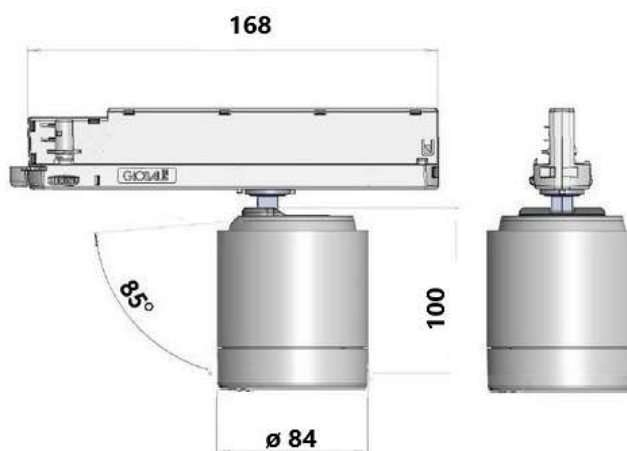

## GA-016 STANDARD PLUS

- Lival innovation – ECG fitted inside the adapter
- Good light in small form factor – no separate housing part

# GA-016 STANDARD PLUS

Input Power	LED-Module Philips Fortimo SLM G7	Colour Consistency	Installation Type	Material	Warranty	Beam Angles	Luminaire Color
220 – 240V	CRI 90+ Premium White HE+  3000K, 4000K ( stock ) 3500K ( on request )	2-Step MacAdam	Global XTS 3-phase Trac	Powder Painted Die-Cast Aluminum	50 000h Or 5 Years	1208 COB: NFL 3D 24° FL 3D 36° WFL 3D 55°	White (RAL 9016)  Black (RAL 9005)

## LED Module: Philips SLM PW HE+ G7 – COB luminous flux: ( max. 850mA )

Output Current /  
System Wattage:

300mA / 11,9W  
350mA / 13,9W  
500mA / 19,4W  
650mA / 25,4W  
750mA / 29,4W  
850mA / 33,7W

CRI90+ 3000K		CRI90+ 3500K		CRI90+ 4000K	
Nominaal	Netto	Nominaal	Netto	Nominaal	Netto
1700lm	1498lm	1753lm	1544lm	1802lm	1622lm
1979lm	1743lm	2041lm	1798lm	2099lm	1889lm
2794lm	2461lm	2833lm	2540lm	2964lm	2668lm
3580lm	3154lm	3694lm	3254lm	3798lm	3418lm
4089lm	3602lm	4219lm	3717lm	4337lm	3903lm
4586lm	4040lm	4732lm	4168lm	4865lm	4379lm