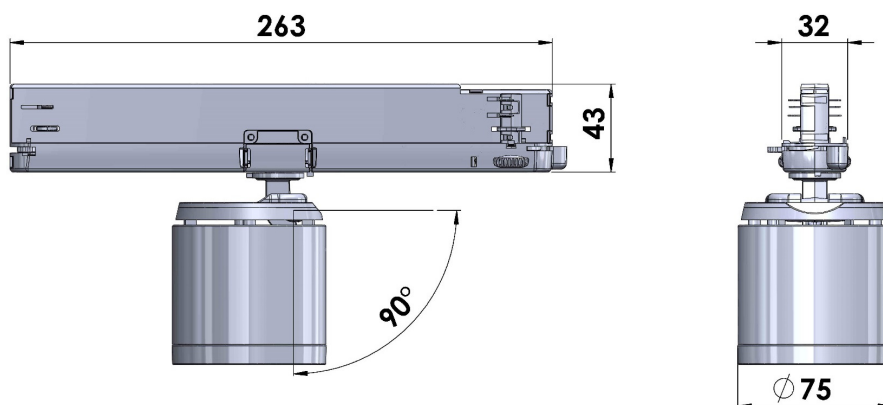

GAC-616 CASA DALI

- DALI dimmable electronic controlling gear inside track adapter
 - High-quality light in small form factor

Input Power	LED-Module *Citizen 6-Gen	Color Consistency	Installation Type	Material	Warranty	Beam Angles	Luminaire Color
220 – 240V	CRI 80+ 3000K, 3500K 4000K, 5000K	2-Step MacAdam	Nordic Aluminium Global Pulse Tracks	Powder Painted Die-Cast Aluminum	50 000h Or 5 Years	1206 COB: S 15°	White (RAL 9016)
	CRI 90+ 2700K B.BBL, 3000K B.BBL, 3500K B.BBL, 4000K					FL 21°	Silver (Ca. RAL 9006)
						WFL 32° VWFL 46°	Black (RAL 9005)

LED Module: Citizen CLU038-1206 6Gen – COB luminous flux:

Output Current /
Module Wattage /
System Wattage:

	CRI 80+ 3 000K	CRI 80+ 4 000K	CRI 80+ 5 000K	CRI 90+ 2 700K Below BBL	CRI 90+ 3 000K Below BBL	CRI 90+ 3 500K Below BBL	CRI 90+ 4 000K
325mA / 11W / 13W	1 750Lm	1 800Lm	1 825Lm	1 300Lm	1 350Lm	1 400Lm	1 475Lm
550mA / 19W / 21W	2 850Lm	2 950Lm	2 975Lm	2 150Lm	2 250Lm	2 300Lm	2 425Lm
700mA / 24W / 27W	3 450Lm	3 550Lm	3 600Lm	2 700Lm	2 800Lm	2 850Lm	3 000Lm

Technical dimensions:

IP20

LED Design | Made In Finland

LIVAL