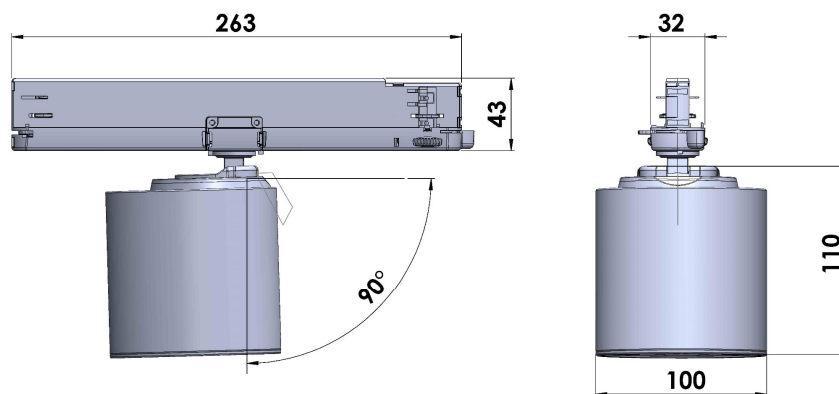

GAC-616 CAFETERIA DALI

- DALI dimmable electronic controlling gear inside track adapter
 - High-quality light in small form factor

Input Power	LED-Module *Citizen 6-Gen	Color Consistency	Installation Type	Material	Warranty	Beam Angles	Luminaire Color
220 – 240V	CRI 80+ 3000K, 3500K 4000K, 5000K CRI 90+ 2700K B.BBL, 3000K B.BBL, 3500K B.BBL, 4000K	2-Step MacAdam	Nordic Aluminium Global Pulse Tracks	Powder Painted Die-Cast Aluminum	50 000h Or 5 Years	1206 COB: S 15° NFL 20° FL 30° WFL 50°	White (RAL 9016) Silver (Ca. RAL 9006) Black (RAL 9005)

LED Module: Citizen CLU038-1206 6Gen – COB luminous flux:

Output Current /
Module Wattage /
System Wattage:

	CRI 80+ 3 000K	CRI 80+ 4 000K	CRI 80+ 5 000K	CRI 90+ 2 700K Below BBL	CRI 90+ 3 000K Below BBL	CRI 90+ 3 500K Below BBL	CRI 90+ 4 000K
325mA / 11W / 13W	1 800Lm	1 850Lm	1 875Lm	1 425Lm	1 475Lm	1 500Lm	1 575Lm
550mA / 19W / 21W	2 950Lm	3 025Lm	3 075Lm	2 300Lm	2 400Lm	2 450Lm	2 575Lm
700mA / 24W / 27W	3 600Lm	3 700Lm	3 750Lm	2 825Lm	2 925Lm	2 975Lm	3 125Lm

Technical dimensions:

IP20

LED Design | Made In Finland

LIVAL