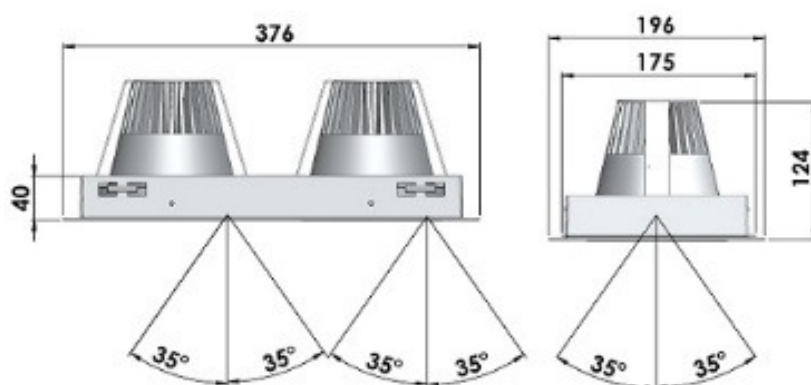

FIRST DUO DL

Input Power	CRI & CCT Options	Cooling	Installation Type	Material	Warranty	Beam Angles	Luminaire Color
110 – 130V	CRI 80+ 3000K, 4000K, 5000K	Passive Cooling	Recessed, Ceiling Mounted Luminaire	Powder Painted Die-Cast Aluminum	50 000h Or 5 Years	1206 COB/ 1212 COB:	White (RAL 9016)
220 – 240V	CRI 90+ 2700K B.BBL, 3000K B.BBL, 3500K B.BBL, 4000K					S 10°/20° NFL 24°/ - FL 30°/40° WFL 50°/60°	Silver (Ca. RAL 9006)
							Black (RAL 9005)

Output Current / Module Wattage / Luminaire Wattage:	LED Module: Citizen CLU038-1206						
	CRI 80+ 3 000K	CRI 80+ 4 000K	CRI 80+ 5 000K	CRI 90+ 2 700K Below BBL	CRI 90+ 3 000K Below BBL	CRI 90+ 3 500K Below BBL	CRI 90+ 4 000K
2x 500mA / 18W / 20W	2x 2 725Lm	2x 2 800Lm	2x 2 850Lm	2x 2 050Lm	2x 2 125Lm	2x 2 175Lm	2x 2 325Lm
2x 900mA / 33W / 35W	2x 4 425Lm	2x 4 550Lm	2x 4 625Lm	2x 3 325Lm	2x 3 475Lm	2x 3 550Lm	2x 3 750Lm
2x 1050mA / 39W / 43W	2x 4 975Lm	2x 5 125Lm	2x 5 200Lm	2x 3 725Lm	2x 3 900Lm	2x 3 975Lm	2x 4 225Lm

Output Current / Module Wattage / Luminaire Wattage:	LED Module: Citizen CLU048-1212						
	CRI 80+ 3 000K	CRI 80+ 4 000K	CRI 80+ 5 000K	CRI 90+ 2 700K Below BBL	CRI 90+ 3 000K Below BBL	CRI 90+ 3 500K Below BBL	CRI 90+ 4 000K
2x 700mA / 24W / 28W	2x 3 900Lm	2x 4 025Lm	2x 4 100Lm	2x 2 950Lm	2x 3 075Lm	2x 3 125Lm	2x 3 325Lm
2x 1050mA / 36W / 41W	2x 5 575Lm	2x 5 750Lm	2x 5 825Lm	2x 4 200Lm	2x 4 375Lm	2x 4 450Lm	2x 4 750Lm
2x 1400mA / 50W / 55W	2x 7 000Lm	2x 7 200Lm	2x 7 300Lm	2x 5 250Lm	2x 5 500Lm	2x 5 600Lm	2x 5 950Lm

IP20

LED Design | Made In Finland