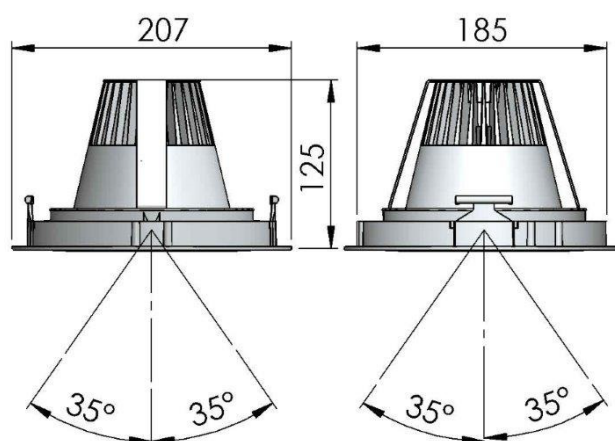

FIRST CIRCLE DL

Input Power	CRI & CCT Options	Cooling	Installation Type	Material	Warranty	Beam Angles	Luminaire Color
110 – 130V	CRI 80+ 3000K, 4000K, 5000K	Passive Cooling	Recessed, Ceiling Mounted Luminaire	Powder Painted Die-Cast Aluminum	50 000h Or 5 Years	1206 COB/ 1212 COB: S 10°/20° NFL 24°/- FL 30°/40° WFL 50°/60°	White (RAL 9016)
220 – 240V	CRI 90+ 2700K B.BBL, 3000K B.BBL, 3500K B.BBL, 4000K						Silver (Ca. RAL 9006)
							Black (RAL 9005)

Output Current /
Module Wattage /
Luminaire Wattage:

	LED Module: Citizen CLU038-1206					Power: 250mA – 1200mA	
	CRI 80+ 3 000K	CRI 80+ 4 000K	CRI 80+ 5 000K	CRI 90+ 2 700K Below BBL	CRI 90+ 3 000K Below BBL	CRI 90+ 3 500K Below BBL	CRI 90+ 4 000K
500mA / 18W / 20W	2 725Lm	2 800Lm	2 850Lm	2 050Lm	2 125Lm	2 175Lm	2 325Lm
900mA / 33W / 35W	4 425Lm	4 550Lm	4 625Lm	3 325Lm	3 475Lm	3 550Lm	3 750Lm
1050mA / 39W / 43W	4 975Lm	5 125Lm	5 200Lm	3 725Lm	3 900Lm	3 975Lm	4 225Lm

	LED Module: Citizen CLU048-1212					Power: 250mA – 1400mA	
700mA / 24W / 28W	3 900Lm	4 025Lm	4 100Lm	2 950Lm	3 075Lm	3 125Lm	3 325Lm
1050mA / 36W / 41W	5 575Lm	5 750Lm	5 825Lm	4 200Lm	4 375Lm	4 450Lm	4 750Lm
1400mA / 50W / 55W	7 000Lm	7 200Lm	7 300Lm	5 250Lm	5 500Lm	5 600Lm	5 950Lm

IP20

LED Design | Made In Finland

LIVAL