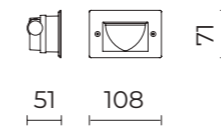

TEMPERATURA COLORE COLOUR TEMPERATURE

- 3000 K
- 4000 K

INCASSO PARETE
WALL RECESSED

BOLLARD

Fin

Incasso Parete / Wall recessed

Bollard

ACCESSORI / ACCESSORIES