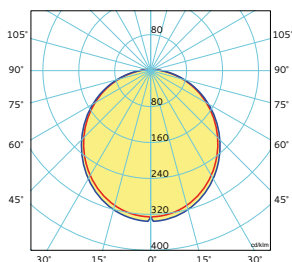

4000K | 1800 lm | 20W

EMISSIONE LUMINOSA

Diretta - Simmetrica

DISPOSITIVO OTTICO

Diffusore in policarbonato opale.

LIGHT EMISSION

Direct - Symmetric