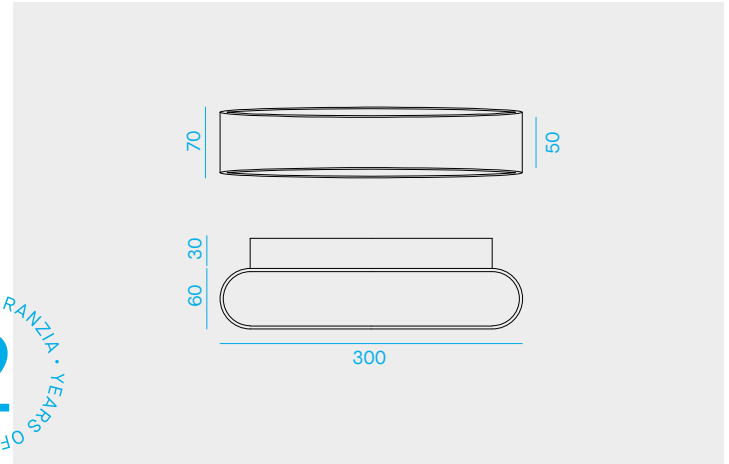

DL006

Code	Nominal lumen	W	CCT	Driver
DL006/BI	2x650	2x7,5	3000K	on-off
DL006/AL	2x650	2x7,5	3000K	on-off

2 ANNI DI GARANZIA • YEARS OF WARRANTY

Apparecchio LED a parete a luce indiretta.

LED SHARP.

Life time 40.000h (rendimento 70%).

Corpo in alluminio pressofuso verniciato bianco opaco o alluminio.

Alimentatore 220-240V - 50/60Hz incluso.

Wall-mounted LED luminaire for indirect light effect.

SHARP LED.

Life time 40.000h (70% lumen maintenance).

Body in die-cast aluminium painted mat white or aluminium.

220-240V - 50/60Hz power supply included.

Applique LED avec effet lumière indirecte.

LED SHARP.

Durée de vie 40.000h (rendement 70%).

Corps en presso fusion d'aluminium peint blanc ou aluminium.

Alimentation 220-240V - 50/60Hz incluse.

LED Wandleuchte mit indirektem Licht.

SHARP LED.

Lebensdauer 40.000h (Lichtstrom 70%).

Gehäuse aus Aluminium lackiert matt weiss oder Aluminium.

Netzgerät 220-240V - 50/60Hz enthalten.