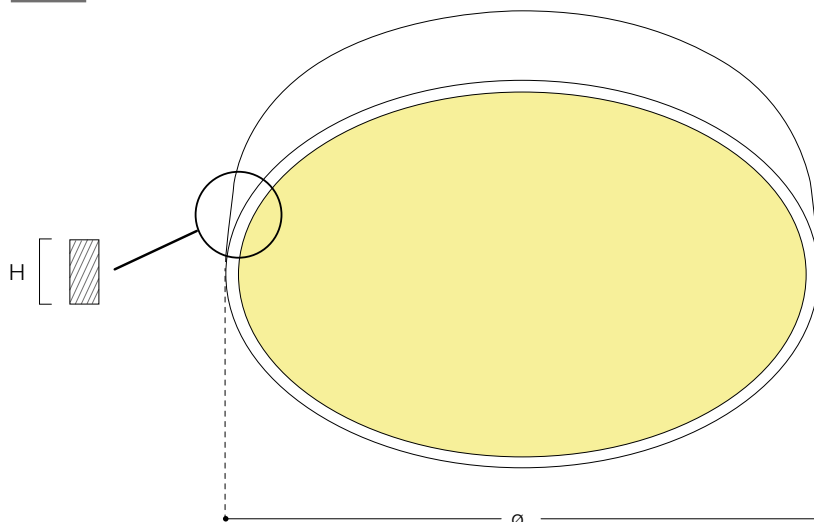

BODY

In extruded aluminium, painted with SOLVENT-FREE epoxy polyester powders, thermosetting at 180°C, after phosphate treatment.

FINISHING COLOURS

*White, Black
Colors - ON REQUEST*

AVAILABLE SIZES

Ø 600 / Ø 900 / Ø 1200

CIRCLE	9750 OP	DIRETTO / DIRECT	36
CIRCLE	8930 OP	DIRETTO / DIRECT	37

CIRCLE

9750 OP

3000K | 12840 lm | 79 W

EMISSIONE LUMINOSA

Diretta
Simmetrica

LIGHT EMISSION

Direct
Symmetric