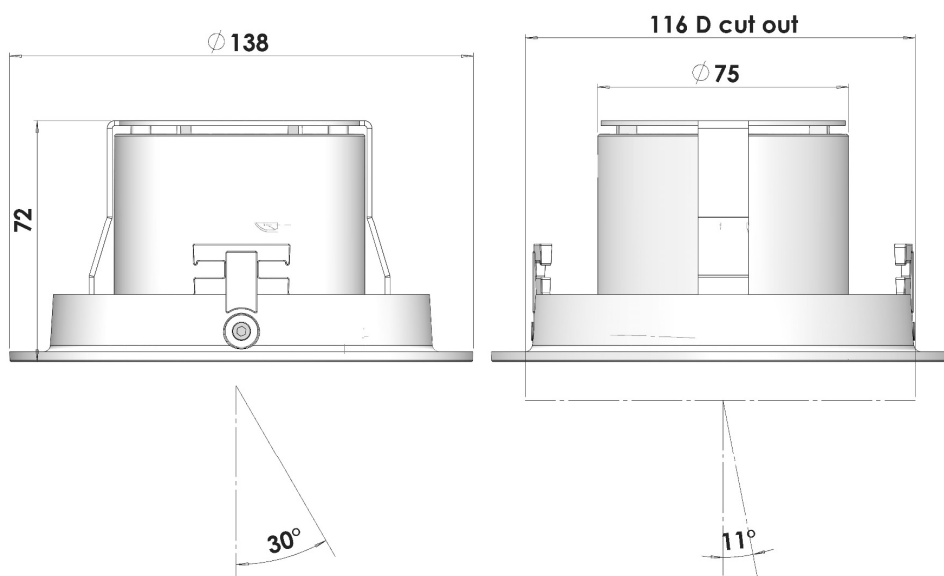

CASA CIRCLE DL

CASA CIRCLE DL

Input Power	CRI & CCT Options	Cooling	Installation Type	Material	Warranty	Beam Angles	Luminaire Color
220 – 240V	CRI 80+ 3000K, 4000K, 5000K CRI 90+ 2700K B.BBL, 3000K B.BBL, 3500K B.BBL, 4000K	Passive Cooling	Ceiling mounted recessed luminaire	Powder Painted Die-Cast Aluminum	50 000h Or 5 Years	1206 COB: S 15° NFL 21° FL 32° WFL 46°	White (RAL 9016) Silver (Ca. RAL 9006) Black (RAL 9005)

IP20

CASA Circle dimensions
LED Design | Made In Finland

LIVAL