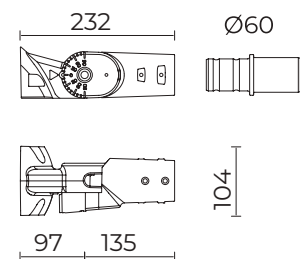

SMALL

MEDIUM

DATI TECNICI / TECHNICAL DATA

Installazione / Installation:

testa palo con accessorio 06SG905C0, su bracci Ø 60 mm con appositi accessori per pali Ø 60 - 76 - 102 mm / post top with accessory 06SG905C0, on arms Ø 60 mm with dedicated accessories for poles Ø 60 - 76 - 102 mm

Inclinazione / inclination:

lato palo, parete, terra -90° +35°
pole side, wall, ground -90° +35°

ACCESSORI / ACCESSORIES

06SG905C0

B178 - Kit testa palo innesto H 90 mm (Sigma small e medium)

Kit post top with fastening part H 90 mm (Sigma small and medium)

Sigma Street

ACCESSORI E BRACCI / ACCESSORIES AND ARMS

06SG906C0
B179 - Kit lato palo small regolabile
 Adjustable kit pole side small

06SG907C0
B180 - Kit lato palo medium regolabile
 Adjustable kit pole side medium