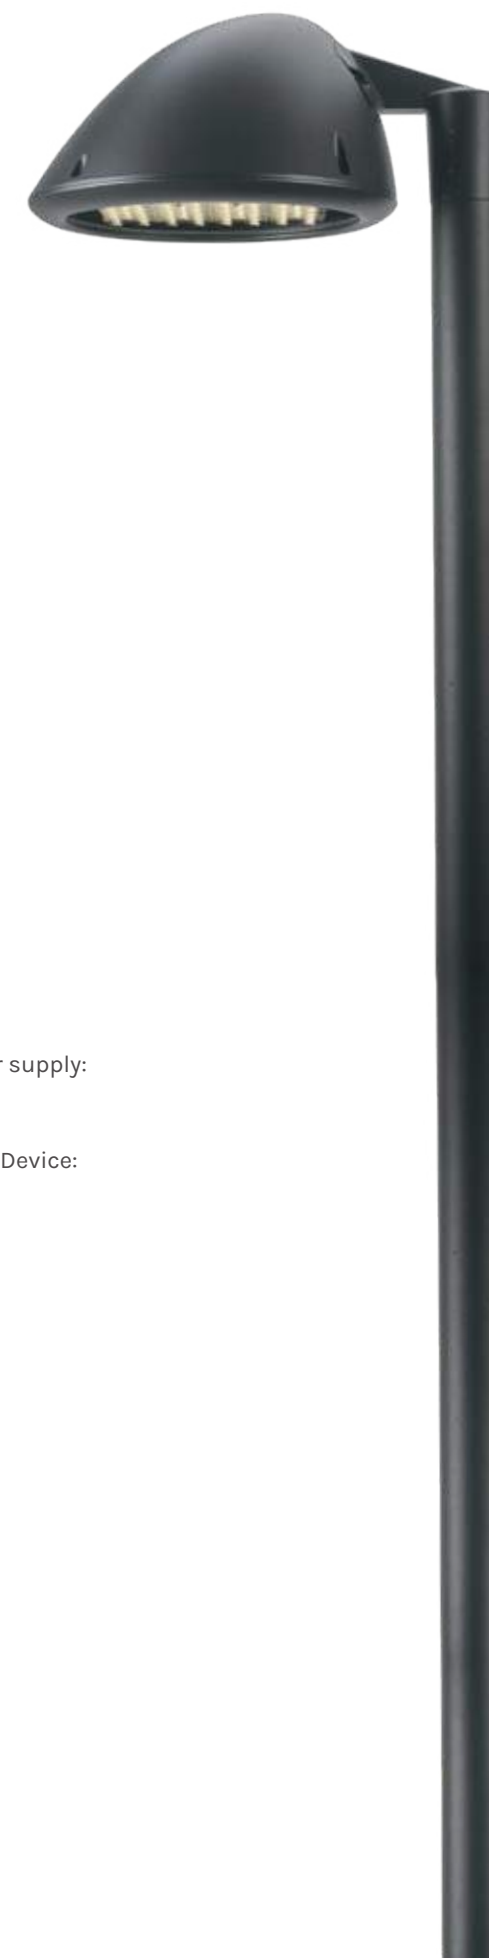

Potenza apparecchio / Fitting power:
12 - 155 W

Indice di resa cromatica / Colour Rendering Index:
CRI ≥ 70, SDCM ≤ 3

Illuminazione intelligente / Smart lighting:
mezzanotte virtuale. DALI, CLO su richiesta
virtual midnight. DALI, CLO on request

MATERIALI / MATERIALS

Corpo e sistemi di fissaggio / Body and fitting system:
pressofusione di lega d'alluminio UNI EN AB 47100
(contenuto rame < 1%) / die-cast aluminium alloy UNI EN
AB 47100 (copper content < 1%)

Schermo / Screen:
vetro piano temprato / tempered flat glass

Gruppo ottico / Optical unit:
lenti PMMA ad alta trasparenza
high-transparency PMMA lenses

Finitura / Finish:
fosfocromatazione e verniciatura in polveri di poliestere
realizzata in 16 fasi per la miglior resistenza agli
agenti atmosferici / phospho-chromatation treated
and polyester powder-coated in 16 phases to increase
weather resistance

TEMPERATURA COLORE COLOUR TEMPERATURE

- 2700 K
- 3000 K
- 4000 K

COLORI / COLOURS

- SABLÉ 100 NOIR

CARATTERISTICHE / FEATURES

Peso massimo / Max weight:
4 kg (small), 8 kg (medium)

Alimentazione elettronica / Electronic power supply:
inclusa / included

Resistenza sovratensioni / Surge Protection Device:
10 kV MC/MD

Precablaggio / Pre-wiring:
prodotto precablato con cavo e connettore
pre-wired product with cable and connector

Installazione / Installation:
testa palo, lato palo / post top, pole side