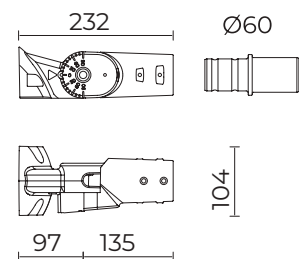

SMALL

MEDIUM

DATI TECNICI / TECHNICAL DATA

Installazione / Installation:

testa palo con accessorio 06SG905C0, su bracci Ø 60 mm con appositi accessori per pali Ø 60 - 76 - 102 mm / post top with accessory 06SG905C0, on arms Ø 60 mm with dedicated accessories for poles Ø 60 - 76 - 102 mm

Inclinazione / inclination:

lato palo, parete, terra -90° +35°
pole side, wall, ground -90° +35°

ACCESSORI / ACCESSORIES

06SG905C0

B178 - Kit testa palo innesto H 90 mm (Sigma small e medium)

Kit post top with fastening part H 90 mm (Sigma small and medium)

Sigma Street

ACCESSORI E BRACCI / ACCESSORIES AND ARMS

06SG906C0
B179 - Kit lato palo small regolabile
 Adjustable kit pole side small

06SG907C0
B180 - Kit lato palo medium regolabile
 Adjustable kit pole side medium