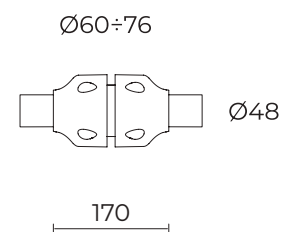

01AK904C0
L4 - Kit giunto doppio per pali
Double joint kit for poles