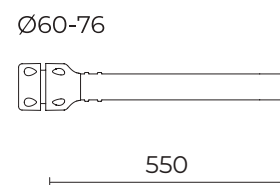

01AK921C0
B1 - Braccio per pali
Arm for poles