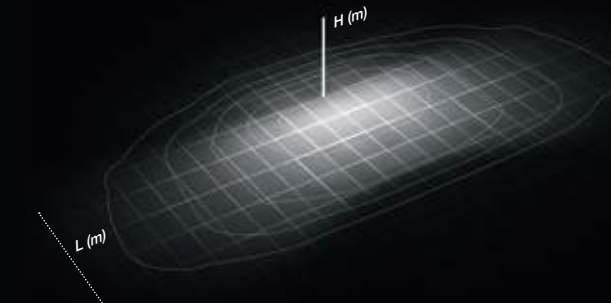

OTTICHE / OPTICS

LT-C1 Cycle Path
L / H = 0,5

LA-03 Wide Street
L / H = 1,25

ST-02 Narrow Street
L / H = 0,75

PB-01 Low Pole
L / H = 2

ME-05 Medium Street
L / H = 1

LT-64 Asymmetric Beam with backlight
L / H = 2