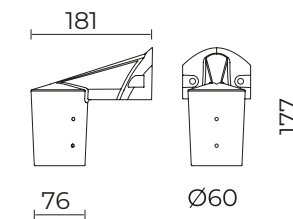

SMALL

MEDIUM

DATI TECNICI / TECHNICAL DATA

Installazione / Installation:

testa palo con accessorio 06SG905C0, su bracci Ø 60 mm con appositi accessori per pali Ø 60 - 76 - 102 mm / post top with accessory 06SG905C0, on arms Ø 60 mm with dedicated accessories for poles Ø 60 - 76 - 102 mm

Inclinazione / inclination:

lato palo, parete, terra -90° +35°
pole side, wall, ground -90° +35°

ACCESSORI / ACCESSORIES

06SG905C0

B178 - Kit testa palo innesto H 90 mm (Sigma small e medium)

Kit post top with fastening part H 90 mm (Sigma small and medium)