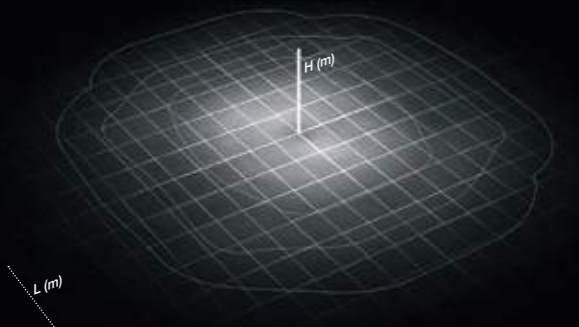

OTTICHE / OPTICS

LT-C1 Cycle path  
L / H = 0,5

ST-02 Narrow Street  
L / H = 0,75

ECL

LT-64 Asymmetric Beam with backlight  
L / H = 2

ECL

ME-05 Medium Street  
L / H = 1

RS-02 Rotosymmetric Beam