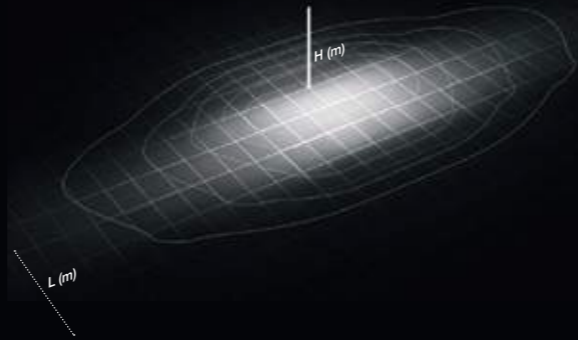

OTTICHE / OPTICS

LT-C1 Cycle path  
L / H = 0,5

ST-02 Narrow Street  
L / H = 0,75

ECL

LT-64 Asymmetric Beam with backlight  
L / H = 2

ECL

ME-05 Medium Street  
L / H = 1

RS-02 Rotosymmetric Beam