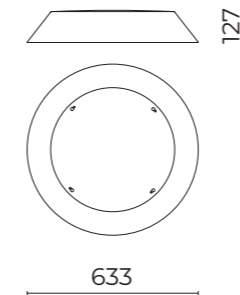

OTTICHE / OPTICS

LT-C1 Cycle path  
L / H = 0,5

ST-02 Narrow Street  
L / H = 0,75

ECL

LT-64 Asymmetric Beam with backlight  
L / H = 2

ECL

ME-05 Medium Street  
L / H = 1

RS-02 Rotosymmetric Beam

LA-03 Wide Street  
L / H = 1,25

ECL

Poli

ACCESSORI / ACCESSORIES

- 01PL900C0 - Sablè 100 Noir
- 01PL900U60 - Copper
- 01PL900U50 - Green
- Cappello decorativo  
Decorative upper cover

- 01AK980C0  
B200 - Adattatore pali  
Pole adapter