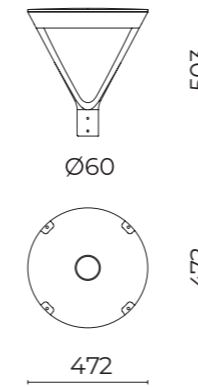

**Precablaggio / Pre-wiring:**  
**prodotto fornito con cavo e connettore**  
product provided with cable and connector

**Installazione / Installation:**  
**pali cima Ø 60 mm innesto H 90 mm**  
poles with post top Ø 60 mm and fastening part H 90 mm

OTTICHE / OPTICS

LT-C1 Cycle path  
L / H = 0,5

ST-02 Narrow Street  
L / H = 0,75

ECL

LT-64 Asymmetric Beam with backlight  
L / H = 2

ECL

ME-05 Medium Street  
L / H = 1

RS-02 Rotosymmetric Beam

LA-03 Wide Street  
L / H = 1,25

ECL

Poli

ACCESSORI / ACCESSORIES

- 01PL900C0 - Sablè 100 Noir
- 01PL900U60 - Copper
- 01PL900U50 - Green
- Cappello decorativo  
Decorative upper cover

- 01AK980C0  
B200 - Adattatore pali  
Pole adapter