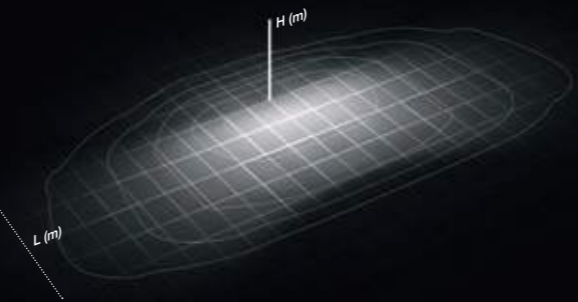

LA-03 Wide Street
L / H = 1,25

ECL