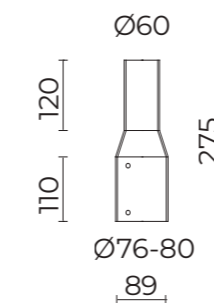

OTTICHE / OPTICS

LT-C1 Cycle path  
L / H = 0,5

ST-02 Narrow Street  
L / H = 0,75

ECL

LT-64 Asymmetric Beam with backlight  
L / H = 2

ECL

ME-05 Medium Street  
L / H = 1

RS-02 Rotosymmetric Beam

LA-03 Wide Street  
L / H = 1,25

ECL

Poli

ACCESSORI / ACCESSORIES

- 01PL900C0 - Sablè 100 Noir
- 01PL900U60 - Copper
- 01PL900U50 - Green
- Cappello decorativo  
Decorative upper cover

- 01AK980C0  
B200 - Adattatore pali  
Pole adapter