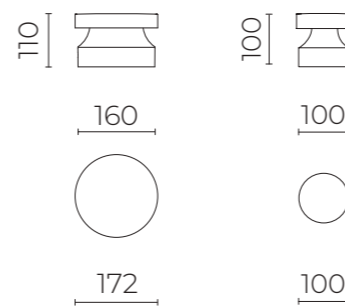

AD 180° Asymmetric Diffused Beam (only Bamboo)

GRAZER

RS-D 360° Rotosymmetric Diffused Beam

AD 180° Asymmetric Diffused Beam (only Bamboo)

Bamboo & Bamboo mini
Wall

Grazer

ACCESSORI / ACCESSORIES

06BM902X0
Kit driver DALI per Bamboo mini / Kit
DALI driver for Bamboo mini