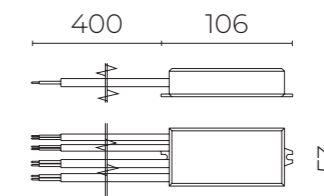

AD 180° Asymmetric Diffused Beam (only Bamboo)

GRAZER

RS-D 360° Rotosymmetric Diffused Beam

AD 180° Asymmetric Diffused Beam (only Bamboo)

Bamboo & Bamboo mini
Wall

Grazer

ACCESSORI / ACCESSORIES

06BM902X0
Kit driver DALI per Bamboo mini / Kit
DALI driver for Bamboo mini