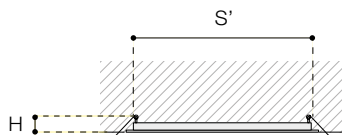

SALERNO SQUARE

8883

170X170