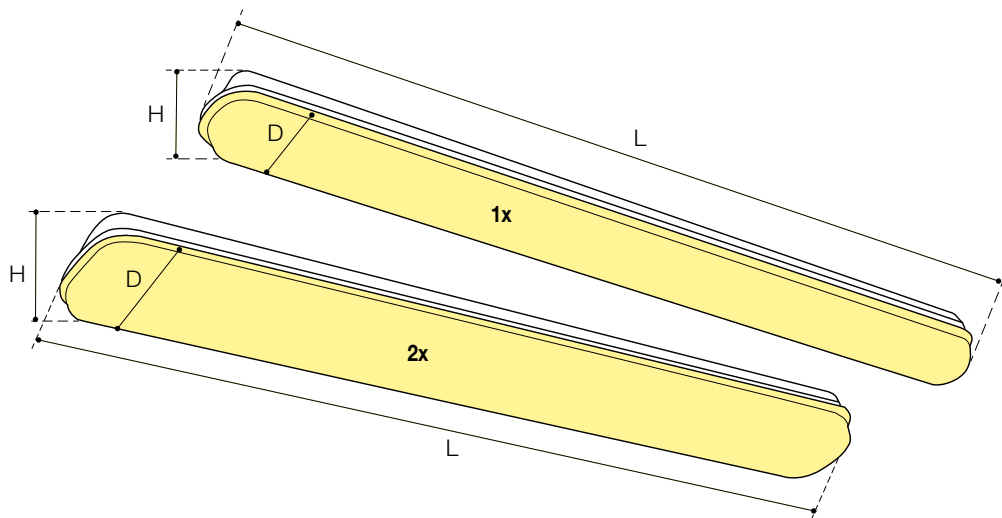

AZ61 IP65

6120